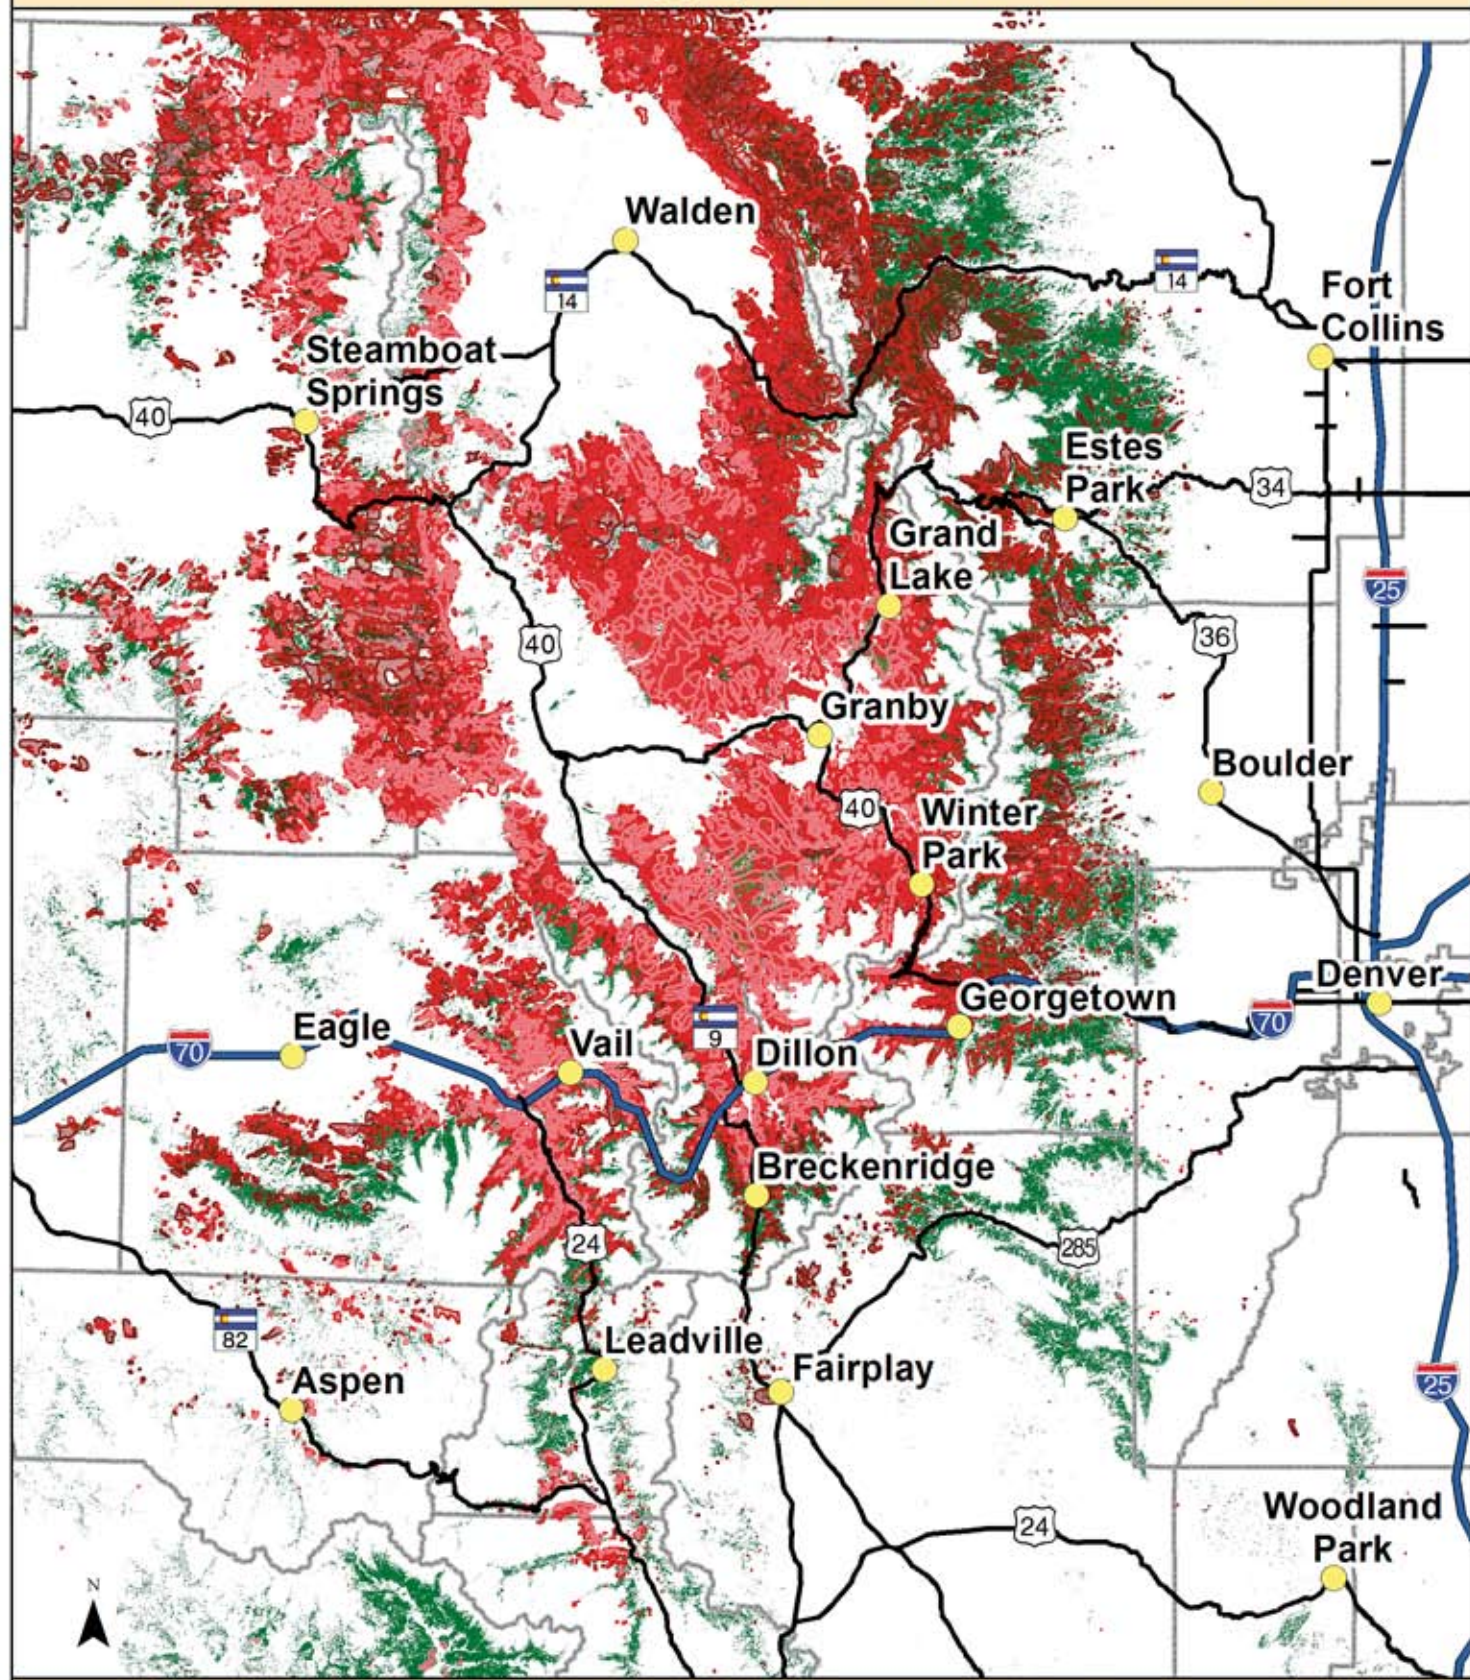

Mountain Pine Beetle - Northern Colorado Infestation in Lodgepole Pine 2004 - 2008

Mountain Pine Beetle:

		
2004	2005	2007
		
	2006	2008

 Lodgepole Forests
 County Boundary

 Cities
 Interstates
 Major Roads

0 5 10 20 Miles