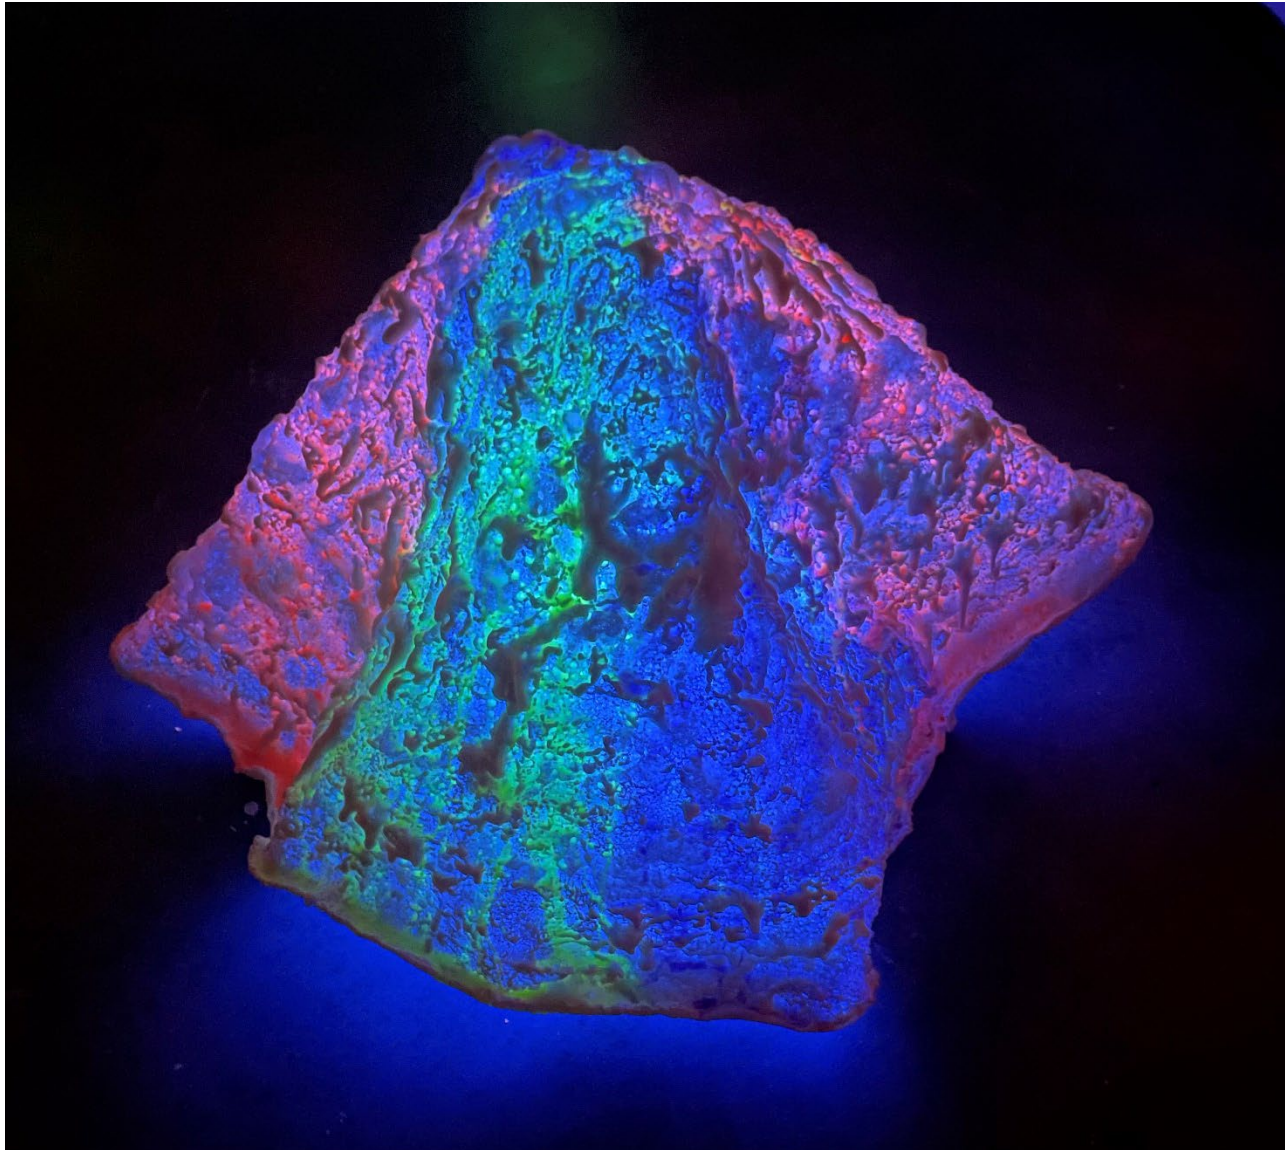

Amy Fromme

Fall 2023

Capstone - Sculpture

Department of Art and Art History

**Artist Statement:**

My artistic practice fuses my roles as both an observer and a translator, providing an opportunity for a conversation between what can be studied and how to best use materials to imitate, alter, and reconceptualize the observable world. I am constantly absorbing facets of the world around me, be it by reflection of body language, inquisition of the diverse qualities of the natural world, or delving into the meditative attributes that musical synesthesia can endow. Intentional observation is the root of my motive to create.

**Title****Original Format**

---

Figure 1: Celestial Findings – Full Exhibition	Mixed materials, Installation across 559 square ft
Figure 2: Celestial Findings – Floor Piece	Mixed materials, 3 ft x 3 ft x 2.5 ft
Figure 3: Celestial Findings – Floor Piece 2	Mixed materials, 3.5 ft x 3.5 ft x 3 ft
Figure 4: Celestial Findings – Wall Piece	Mixed materials, 8 in x 7 in x 2 in
Figure 5: Celestial Findings – Wall Piece 2	Mixed materials, 10 in x 11 in x 3 in
Figure 6: Celestial Findings – Wall Piece 3	Mixed materials, 6 in x 7 in x 2 in
Figure 7: Celestial Findings – Wall Piece 4	Mixed materials, 7 in x 5 in x 2.5 in
Figure 8: Celestial Findings – Exhibition Video	Video

Figure 1: Celestial Findings – Full Exhibition

**Figure 2: Celestial Findings – Floor Piece**

**Figure 3: Celestial Findings – Floor Piece 2**

**Figure 4: Celestial Findings – Wall Piece**

**Figure 5: Celestial Findings - Wall Piece 2**