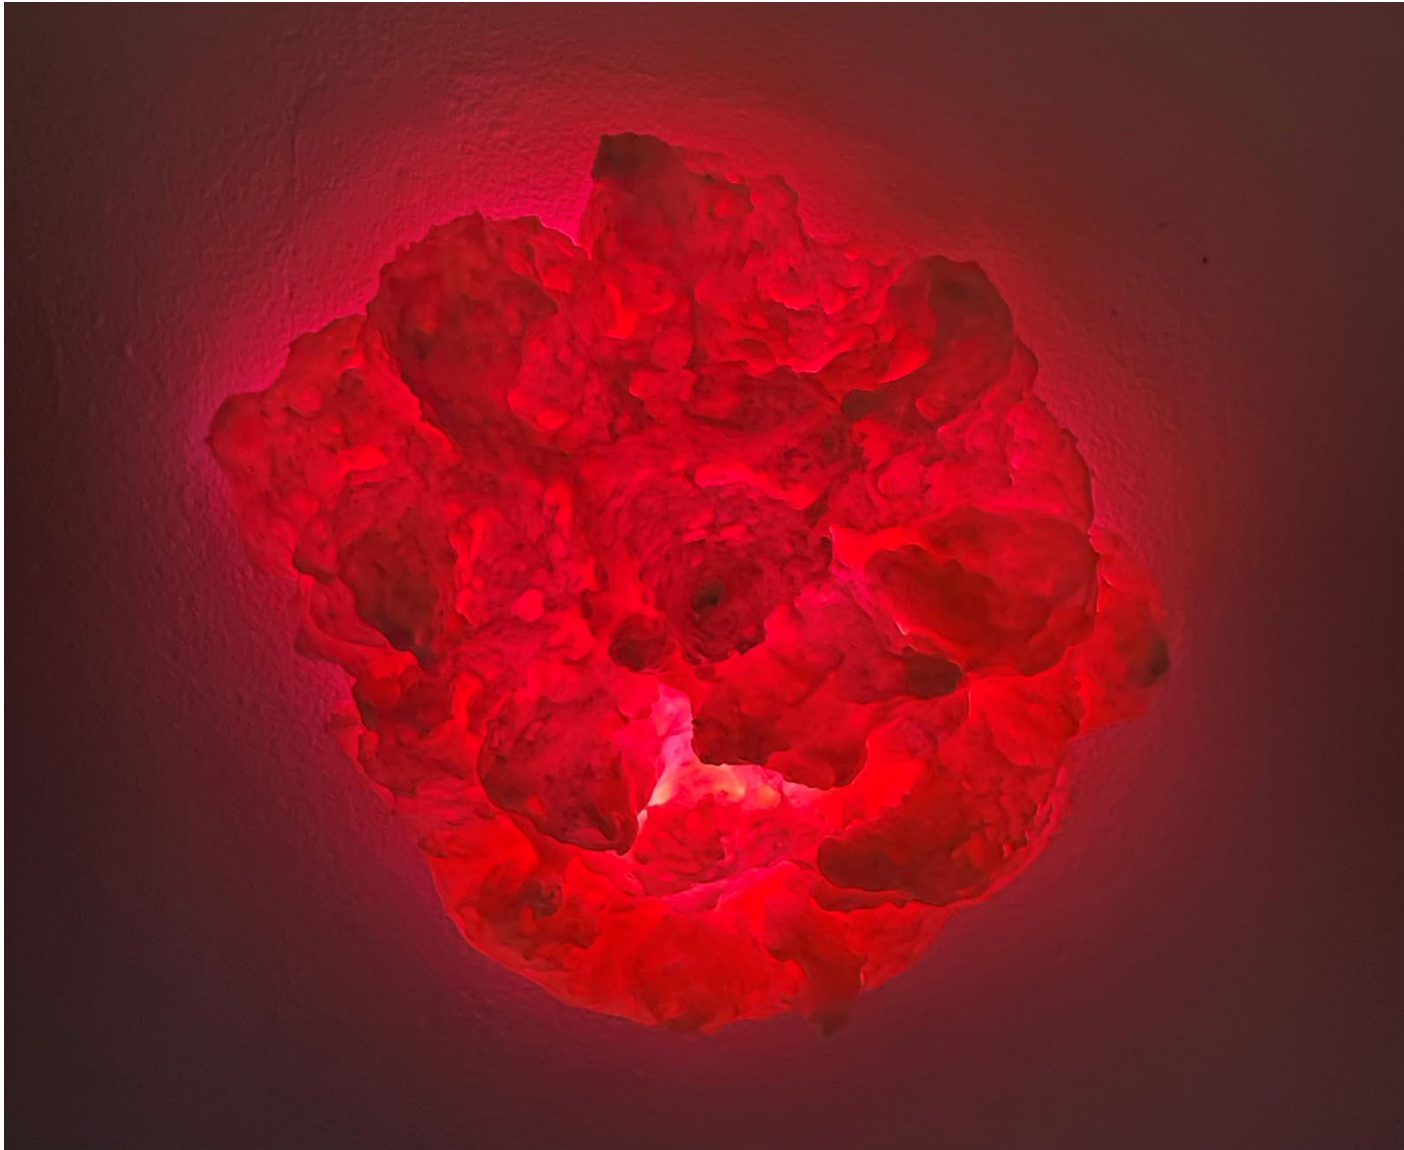

Amy Fromme

Fall 2023

Capstone - Sculpture

Department of Art and Art History

**Artist Statement:**

My artistic practice fuses my roles as both an observer and a translator, providing an opportunity for a conversation between what can be studied and how to best use materials to imitate, alter, and reconceptualize the observable world. I am constantly absorbing facets of the world around me, be it by reflection of body language, inquisition of the diverse qualities of the natural world, or delving into the meditative attributes that musical synesthesia can endow. Intentional observation is the root of my motive to create.

**Title****Original Format**

---

Figure 1: Celestial Findings – Full Exhibition	Mixed materials, Installation across 559 square ft
Figure 2: Celestial Findings – Floor Piece	Mixed materials, 3 ft x 3 ft x 2.5 ft
Figure 3: Celestial Findings – Floor Piece 2	Mixed materials, 3.5 ft x 3.5 ft x 3 ft
Figure 4: Celestial Findings – Wall Piece	Mixed materials, 8 in x 7 in x 2 in
Figure 5: Celestial Findings – Wall Piece 2	Mixed materials, 10 in x 11 in x 3 in
Figure 6: Celestial Findings – Wall Piece 3	Mixed materials, 6 in x 7 in x 2 in
Figure 7: Celestial Findings – Wall Piece 4	Mixed materials, 7 in x 5 in x 2.5 in
Figure 8: Celestial Findings – Exhibition Video	Video

Figure 1: Celestial Findings – Full Exhibition

**Figure 2: Celestial Findings – Floor Piece**

**Figure 3: Celestial Findings – Floor Piece 2**

**Figure 4: Celestial Findings – Wall Piece**

**Figure 5: Celestial Findings - Wall Piece 2**

**Figure 6: Celestial Findings – Wall Piece 3**

**Figure 7: Celestial Findings – Wall Piece 4**

<https://vimeo.com/893996410?share=copy>

**Figure 8: Celestial Findings – Exhibition Video**

Description: A collection of 57 wall pieces and five floor pieces, dimming and brightening throughout the space.