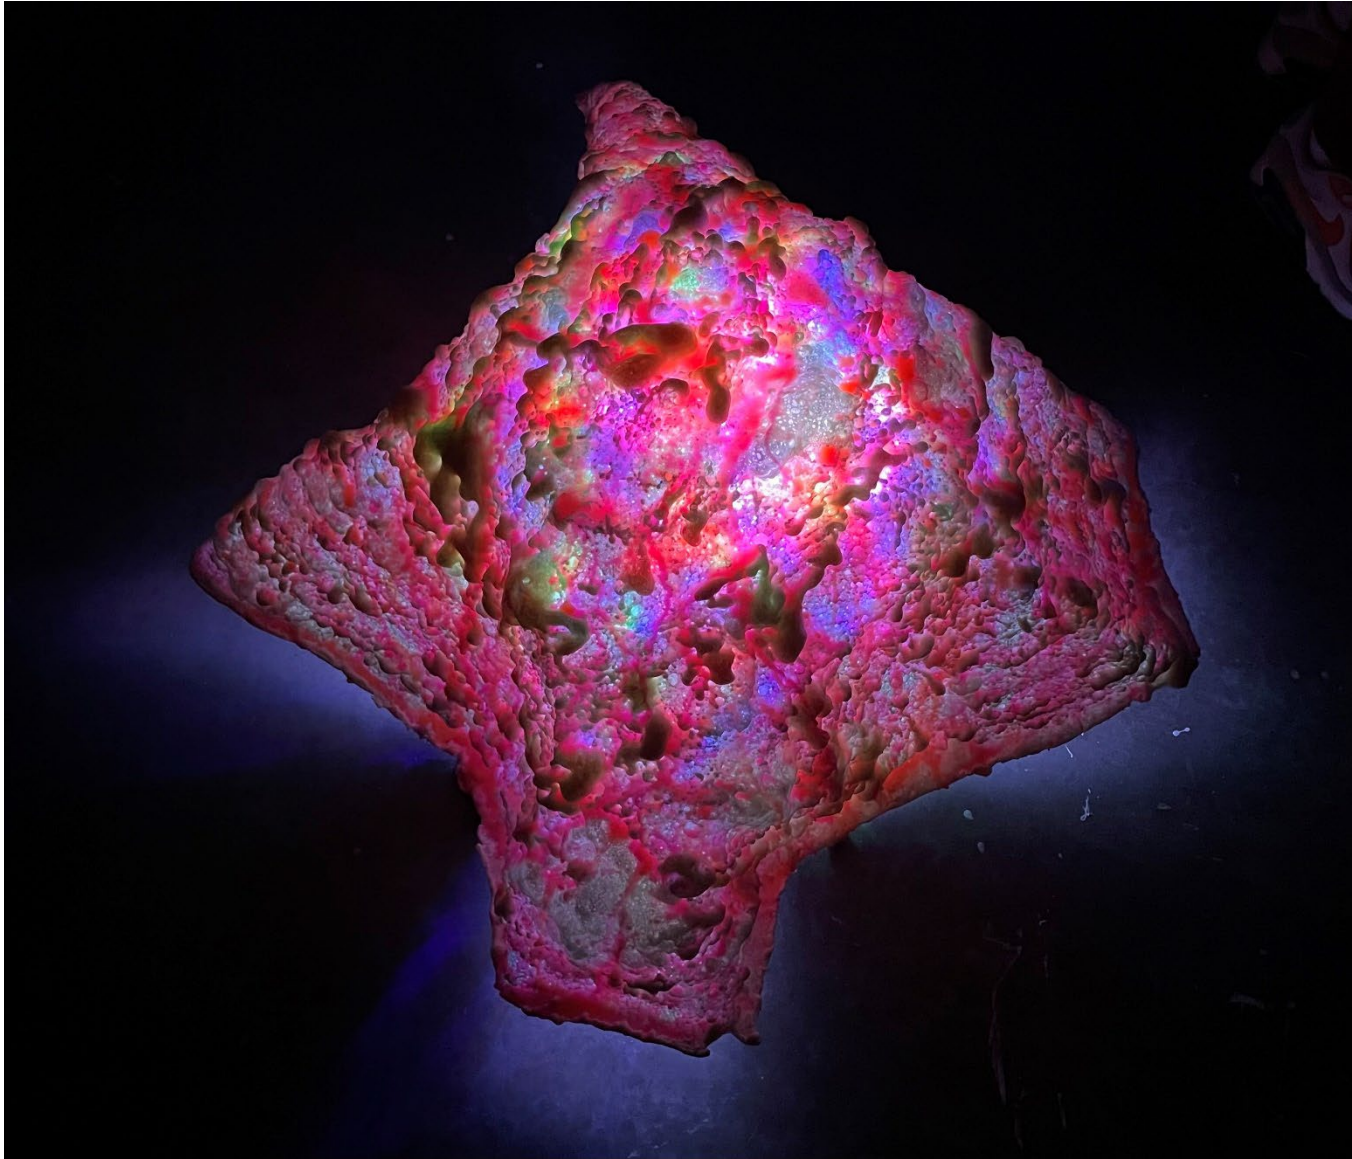

**Title****Original Format**

---

Figure 1: Celestial Findings – Full Exhibition	Mixed materials, Installation across 559 square ft
Figure 2: Celestial Findings – Floor Piece	Mixed materials, 3 ft x 3 ft x 2.5 ft
Figure 3: Celestial Findings – Floor Piece 2	Mixed materials, 3.5 ft x 3.5 ft x 3 ft
Figure 4: Celestial Findings – Wall Piece	Mixed materials, 8 in x 7 in x 2 in
Figure 5: Celestial Findings – Wall Piece 2	Mixed materials, 10 in x 11 in x 3 in
Figure 6: Celestial Findings – Wall Piece 3	Mixed materials, 6 in x 7 in x 2 in
Figure 7: Celestial Findings – Wall Piece 4	Mixed materials, 7 in x 5 in x 2.5 in
Figure 8: Celestial Findings – Exhibition Video	Video

Figure 1: Celestial Findings – Full Exhibition

**Figure 2: Celestial Findings – Floor Piece**

**Figure 3: Celestial Findings – Floor Piece 2**

**Figure 4: Celestial Findings – Wall Piece**

**Figure 5: Celestial Findings - Wall Piece 2**