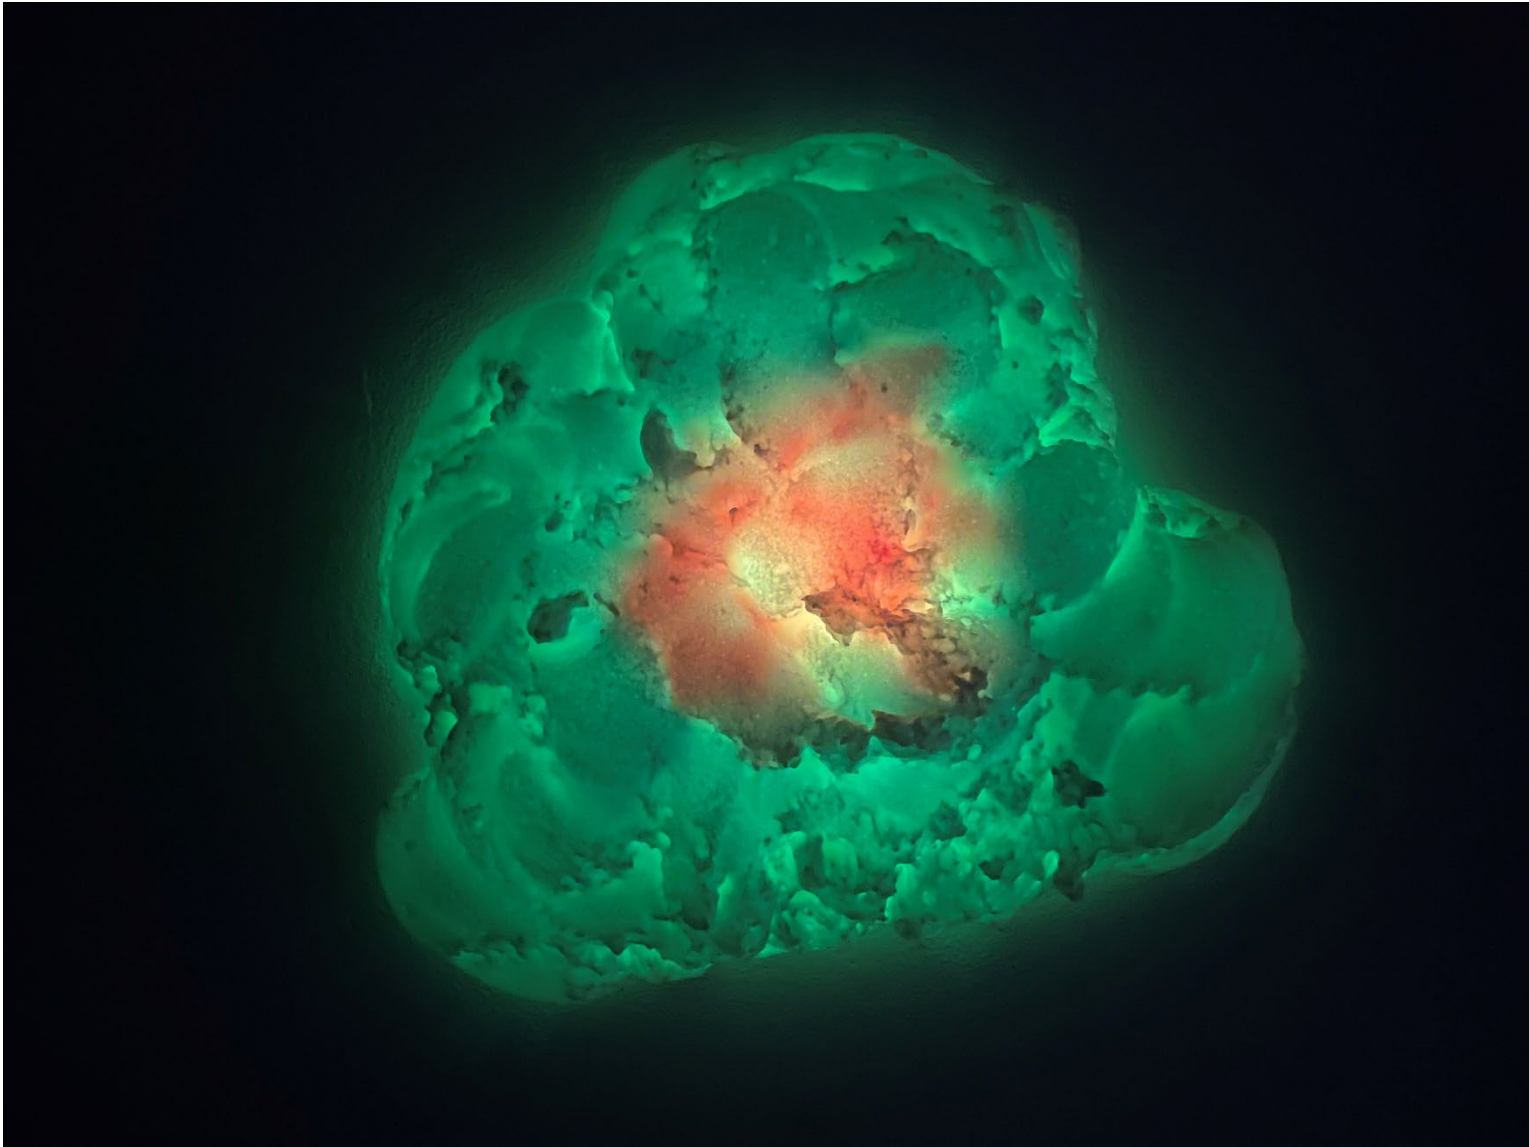

Amy Fromme

Fall 2023

Capstone - Sculpture

Department of Art and Art History

**Artist Statement:**

My artistic practice fuses my roles as both an observer and a translator, providing an opportunity for a conversation between what can be studied and how to best use materials to imitate, alter, and reconceptualize the observable world. I am constantly absorbing facets of the world around me, be it by reflection of body language, inquisition of the diverse qualities of the natural world, or delving into the meditative attributes that musical synesthesia can endow. Intentional observation is the root of my motive to create.

**Title****Original Format**

---

Figure 1: Celestial Findings – Full Exhibition	Mixed materials, Installation across 559 square ft
Figure 2: Celestial Findings – Floor Piece	Mixed materials, 3 ft x 3 ft x 2.5 ft
Figure 3: Celestial Findings – Floor Piece 2	Mixed materials, 3.5 ft x 3.5 ft x 3 ft
Figure 4: Celestial Findings – Wall Piece	Mixed materials, 8 in x 7 in x 2 in
Figure 5: Celestial Findings – Wall Piece 2	Mixed materials, 10 in x 11 in x 3 in
Figure 6: Celestial Findings – Wall Piece 3	Mixed materials, 6 in x 7 in x 2 in
Figure 7: Celestial Findings – Wall Piece 4	Mixed materials, 7 in x 5 in x 2.5 in
Figure 8: Celestial Findings – Exhibition Video	Video

Figure 1: Celestial Findings – Full Exhibition

**Figure 2: Celestial Findings – Floor Piece**

**Figure 3: Celestial Findings – Floor Piece 2**

**Figure 4: Celestial Findings – Wall Piece**

**Figure 5: Celestial Findings - Wall Piece 2**