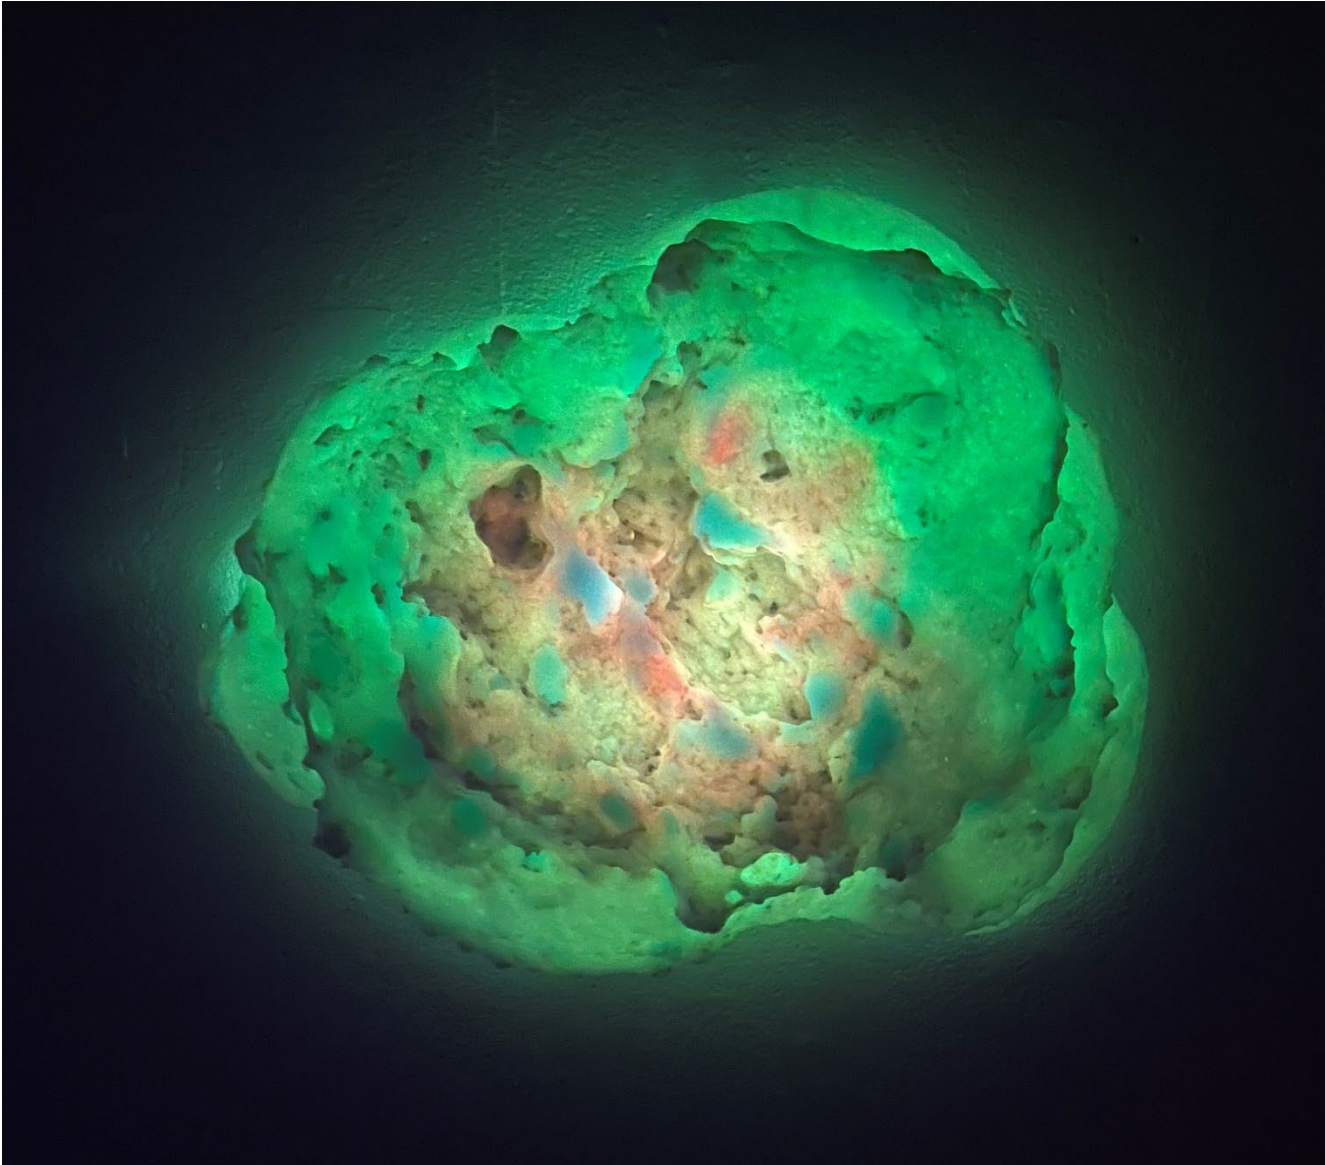

Amy Fromme

Fall 2023

Capstone - Sculpture

Department of Art and Art History

**Artist Statement:**

My artistic practice fuses my roles as both an observer and a translator, providing an opportunity for a conversation between what can be studied and how to best use materials to imitate, alter, and reconceptualize the observable world. I am constantly absorbing facets of the world around me, be it by reflection of body language, inquisition of the diverse qualities of the natural world, or delving into the meditative attributes that musical synesthesia can endow. Intentional observation is the root of my motive to create.

**Title****Original Format**

---

Figure 1: Celestial Findings – Full Exhibition	Mixed materials, Installation across 559 square ft
Figure 2: Celestial Findings – Floor Piece	Mixed materials, 3 ft x 3 ft x 2.5 ft
Figure 3: Celestial Findings – Floor Piece 2	Mixed materials, 3.5 ft x 3.5 ft x 3 ft
Figure 4: Celestial Findings – Wall Piece	Mixed materials, 8 in x 7 in x 2 in
Figure 5: Celestial Findings – Wall Piece 2	Mixed materials, 10 in x 11 in x 3 in
Figure 6: Celestial Findings – Wall Piece 3	Mixed materials, 6 in x 7 in x 2 in
Figure 7: Celestial Findings – Wall Piece 4	Mixed materials, 7 in x 5 in x 2.5 in
Figure 8: Celestial Findings – Exhibition Video	Video

Figure 1: Celestial Findings – Full Exhibition

**Figure 2: Celestial Findings – Floor Piece**

**Figure 3: Celestial Findings – Floor Piece 2**

**Figure 4: Celestial Findings – Wall Piece**

**Figure 5: Celestial Findings - Wall Piece 2**

**Figure 6: Celestial Findings – Wall Piece 3**

**Figure 7: Celestial Findings – Wall Piece 4**

<https://vimeo.com/893996410?share=copy>

**Figure 8: Celestial Findings – Exhibition Video**

Description: A collection of 57 wall pieces and five floor pieces, dimming and brightening throughout the space.