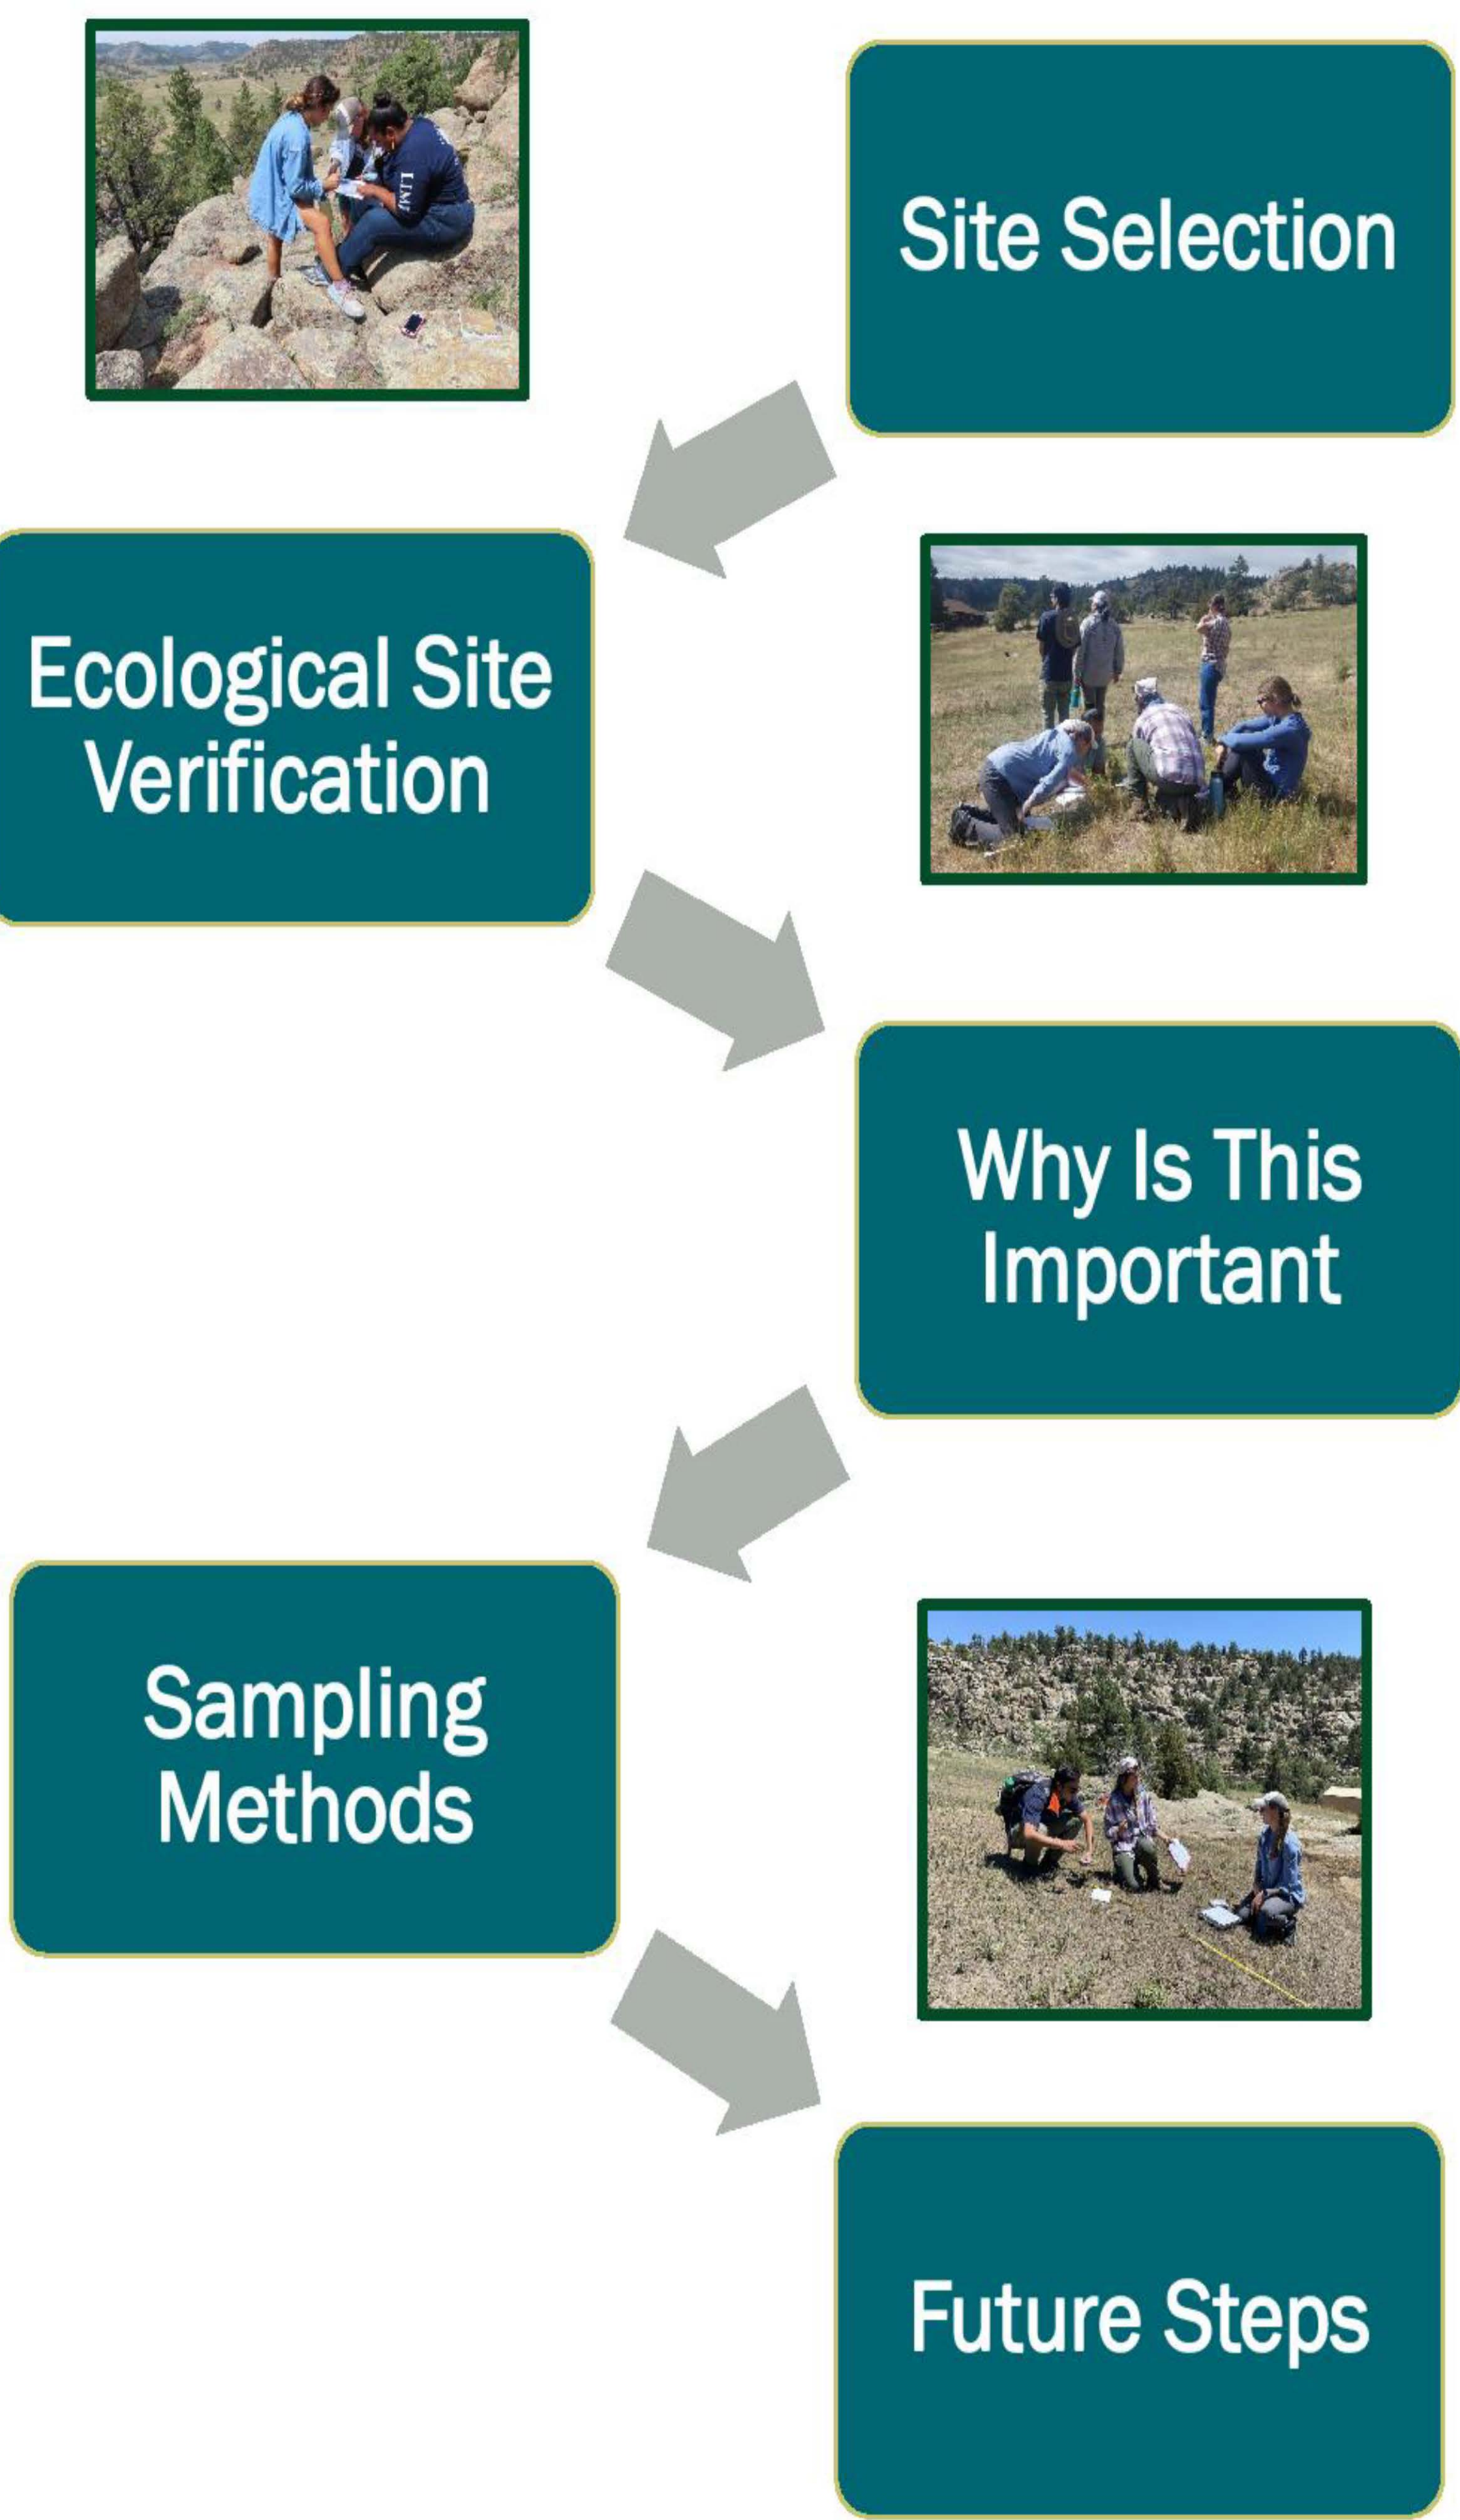

Dr. Carrie Havrilla, Dr. Dominique-David Chavez, Tyrone Smith, Ariana Gloria-Martinez, Paula Huddleston, Ashlee Salato, Joelle Dilley, Keanu Kalibetoney

RANGELAND HEALTH ASSESSMENT

OUR FOCUS

COMMUNITY ENGAGEMENT

Cultural Reconciliation & Ecological Restoration

The Native American Cultural Center, Warner College of Natural Resources, and CSU Extension have partnered together to engage in a **community-based Indigenous science education** project to address a long-standing need for Indigenous education.

Image 1. Map of Native American Cultural Center – Colorado State University Extension site location in Livermore, CO. Site map is divided into separate ecological sites used for data collection and analysis.