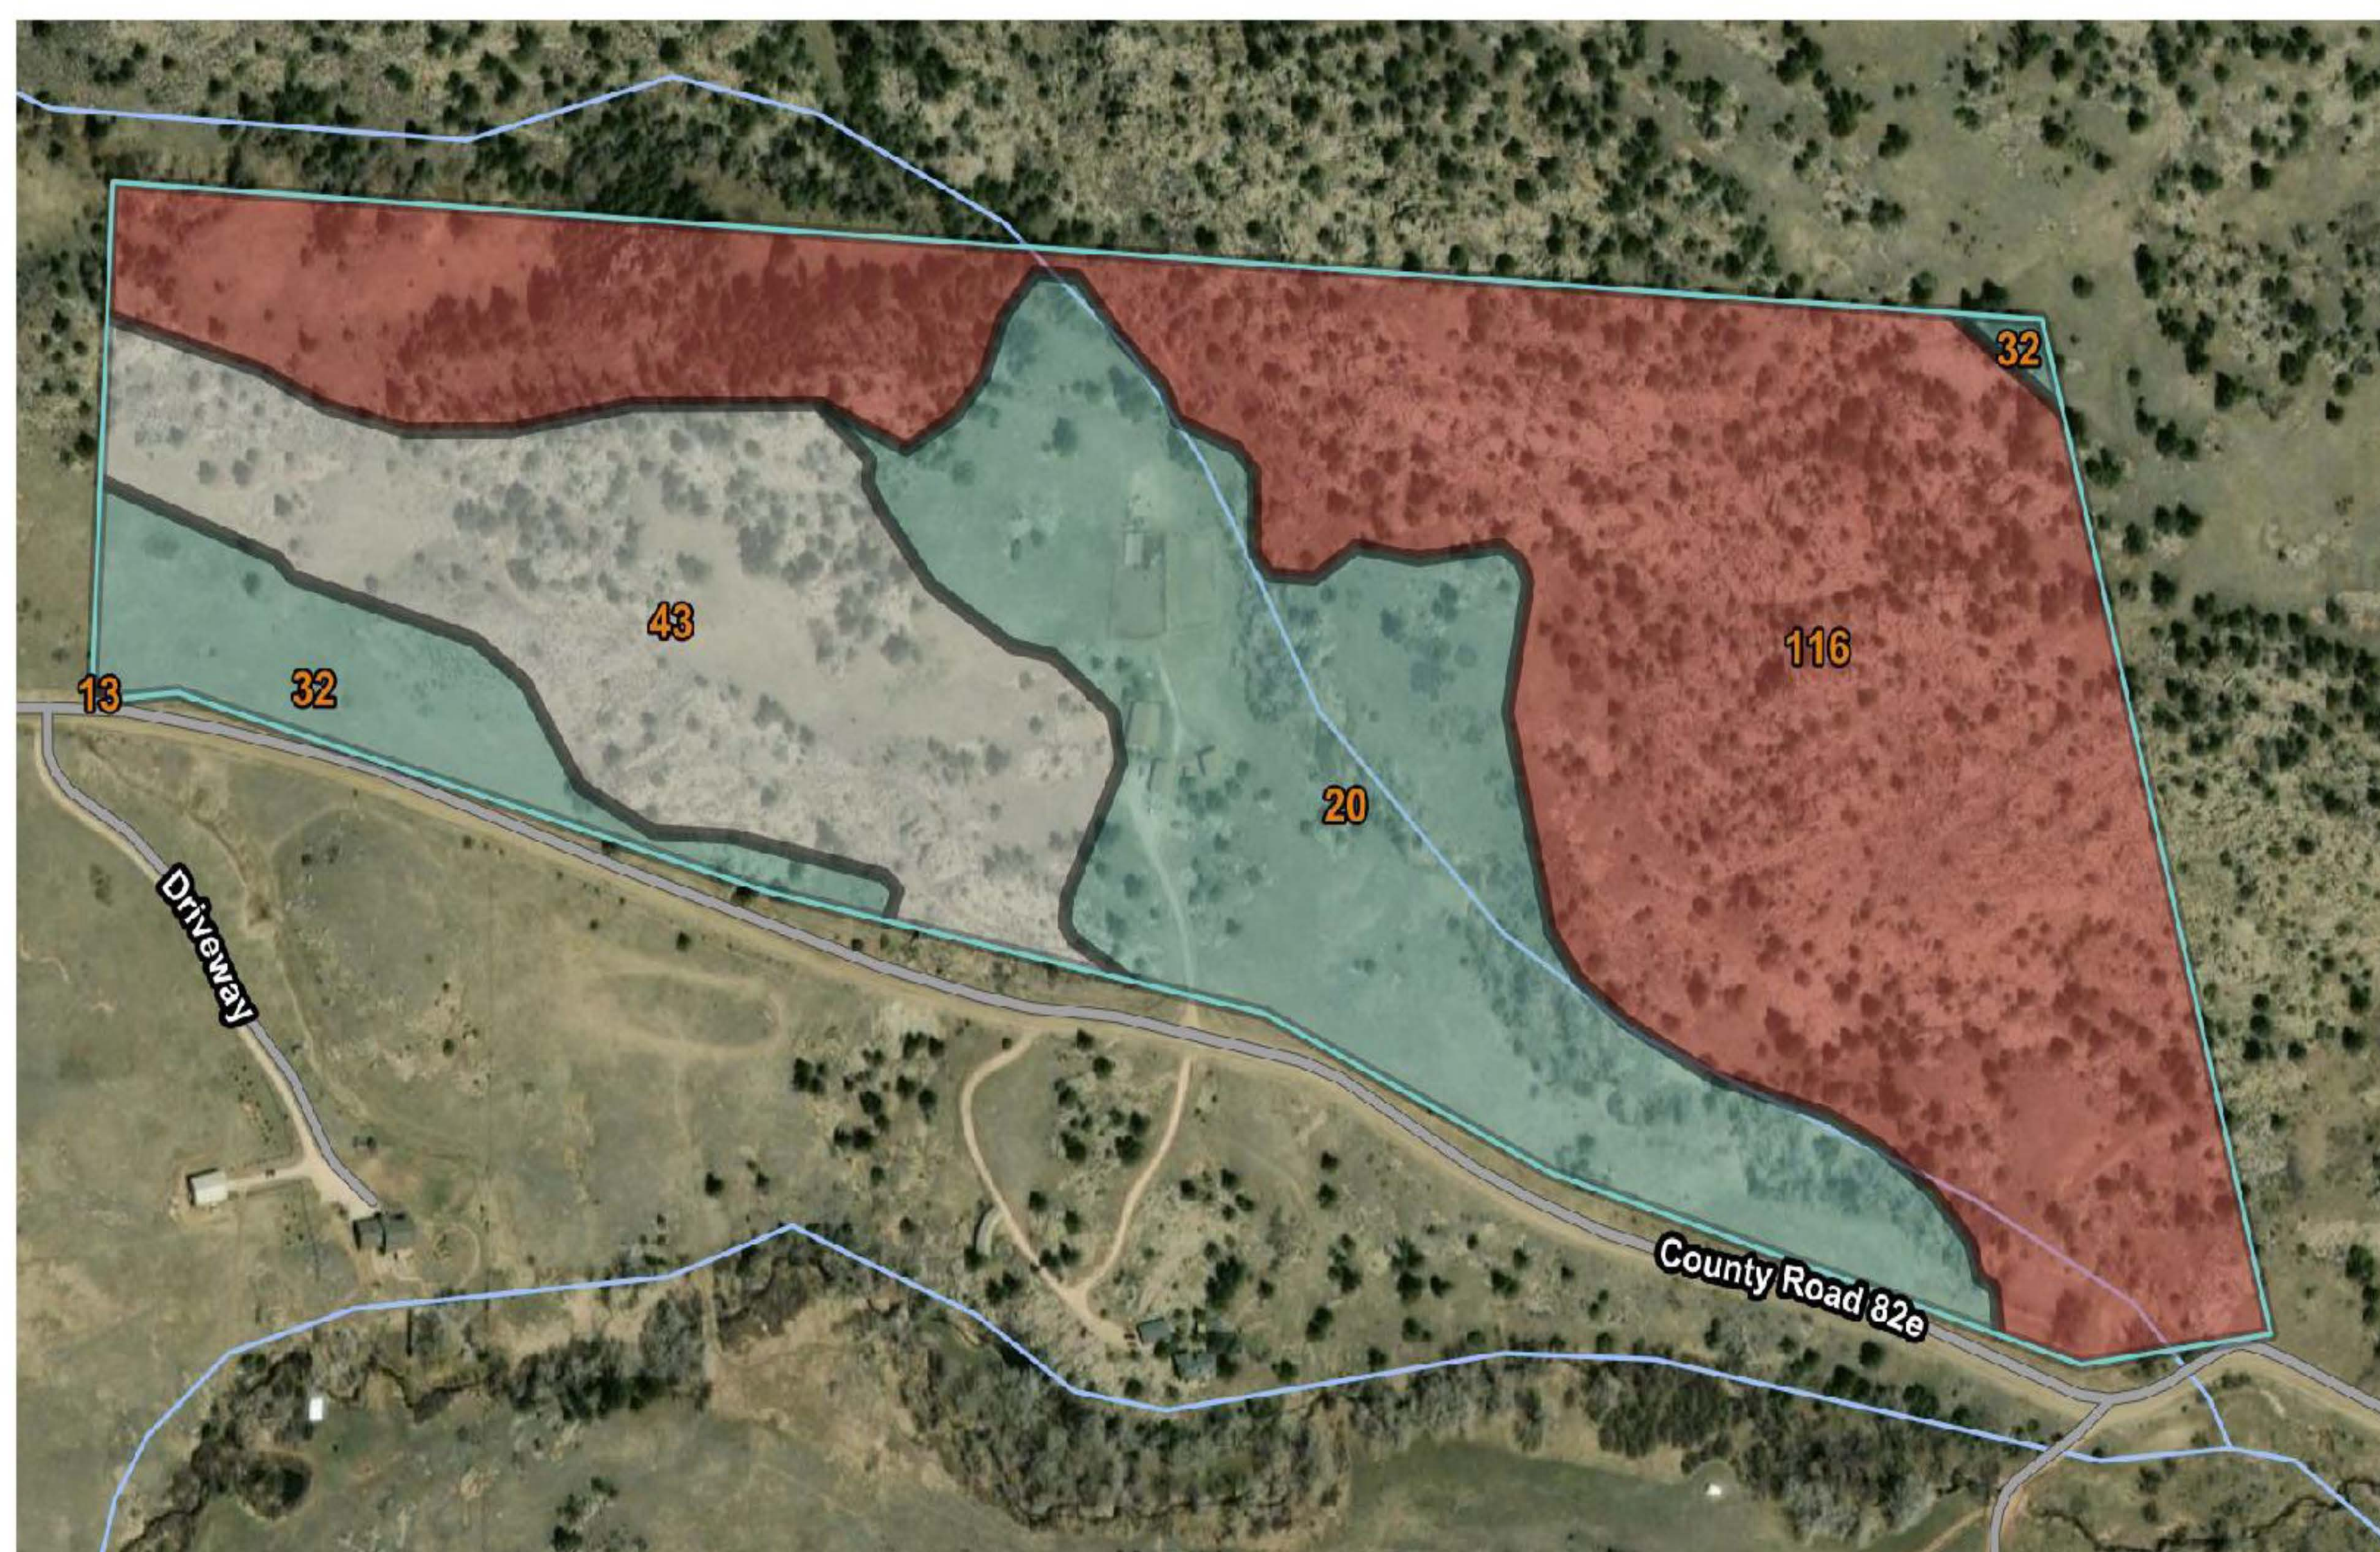

Image 1. Map of Native American Cultural Center – Colorado State University Extension site location in Livermore, CO. Site map is divided into separate ecological sites used for data collection and analysis.