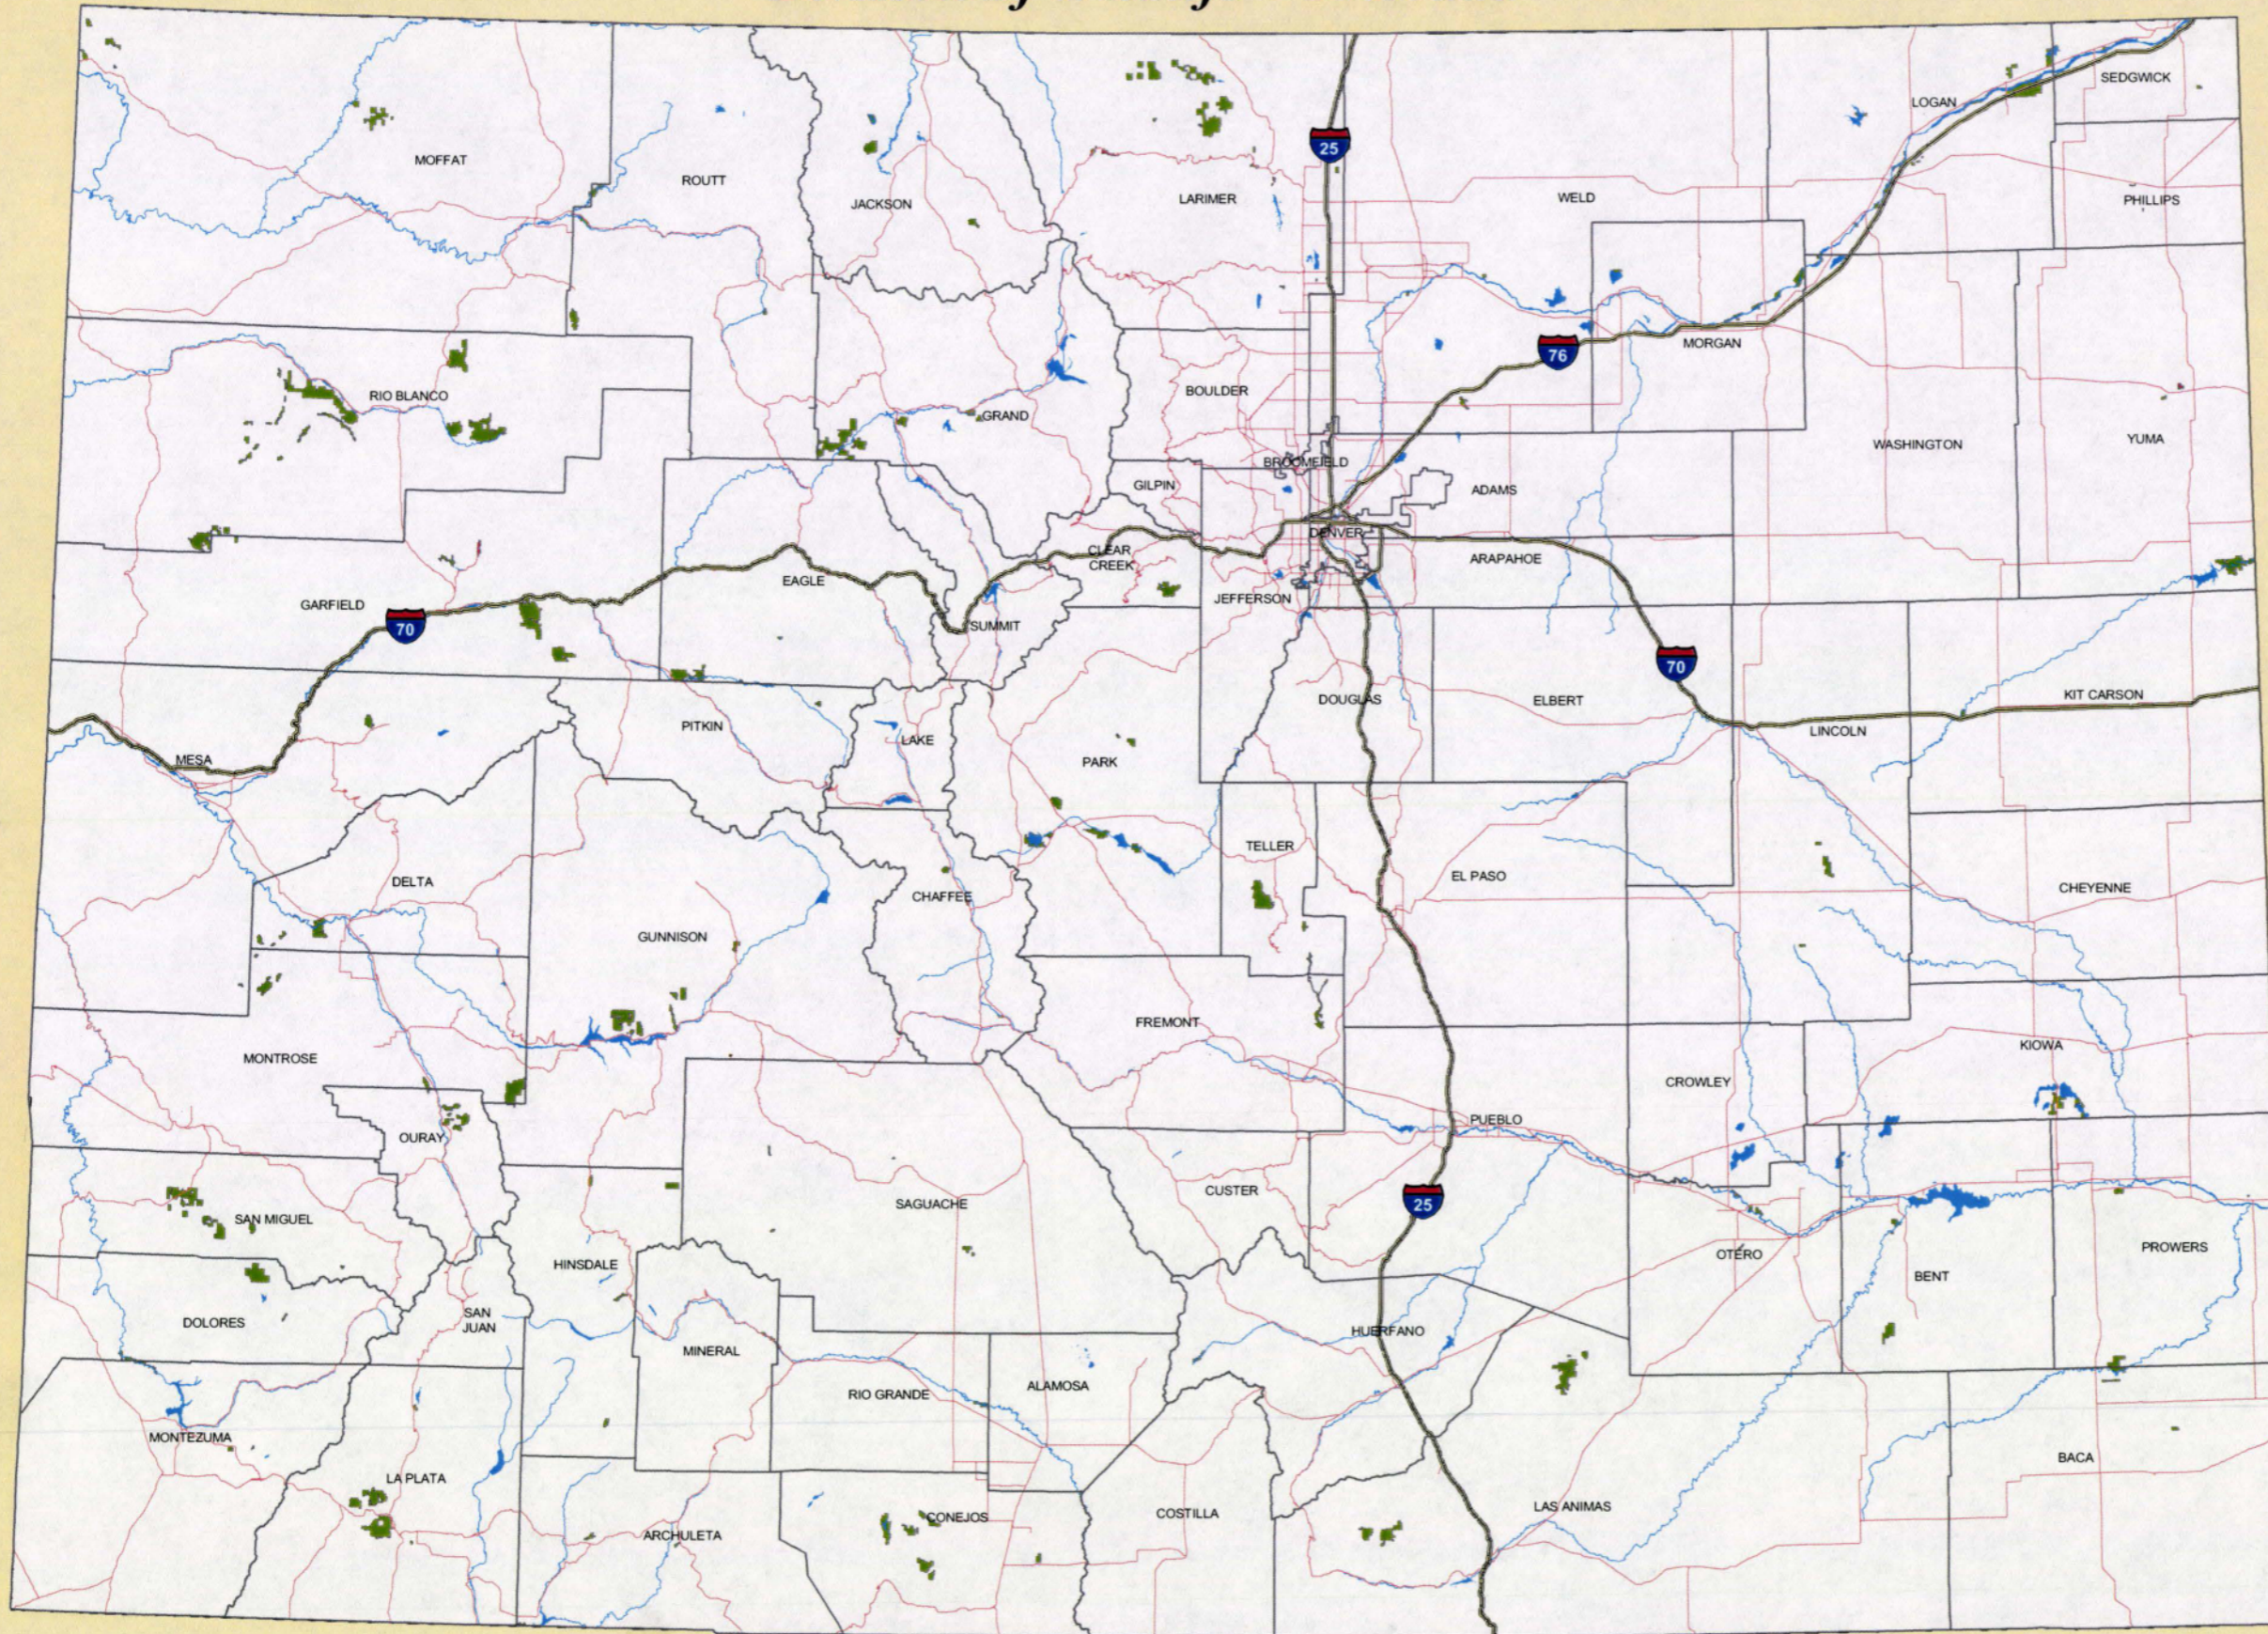

Division of Wildlife - Colorado

Colorado Division of Wildlife owns and manages 283 State Wildlife Areas, 6 State Fishery Units and 2 State Fish Hatcheries.

This map does not reflect SLB Trust Lands leased to CDOW under the Public Access Program

	State Wildlife Area
	State Fishery Unit
	State Fish Hatchery
	Interstate Highway
	State Highway
	Major Rivers and Waterbodies

2003 - State Land Board