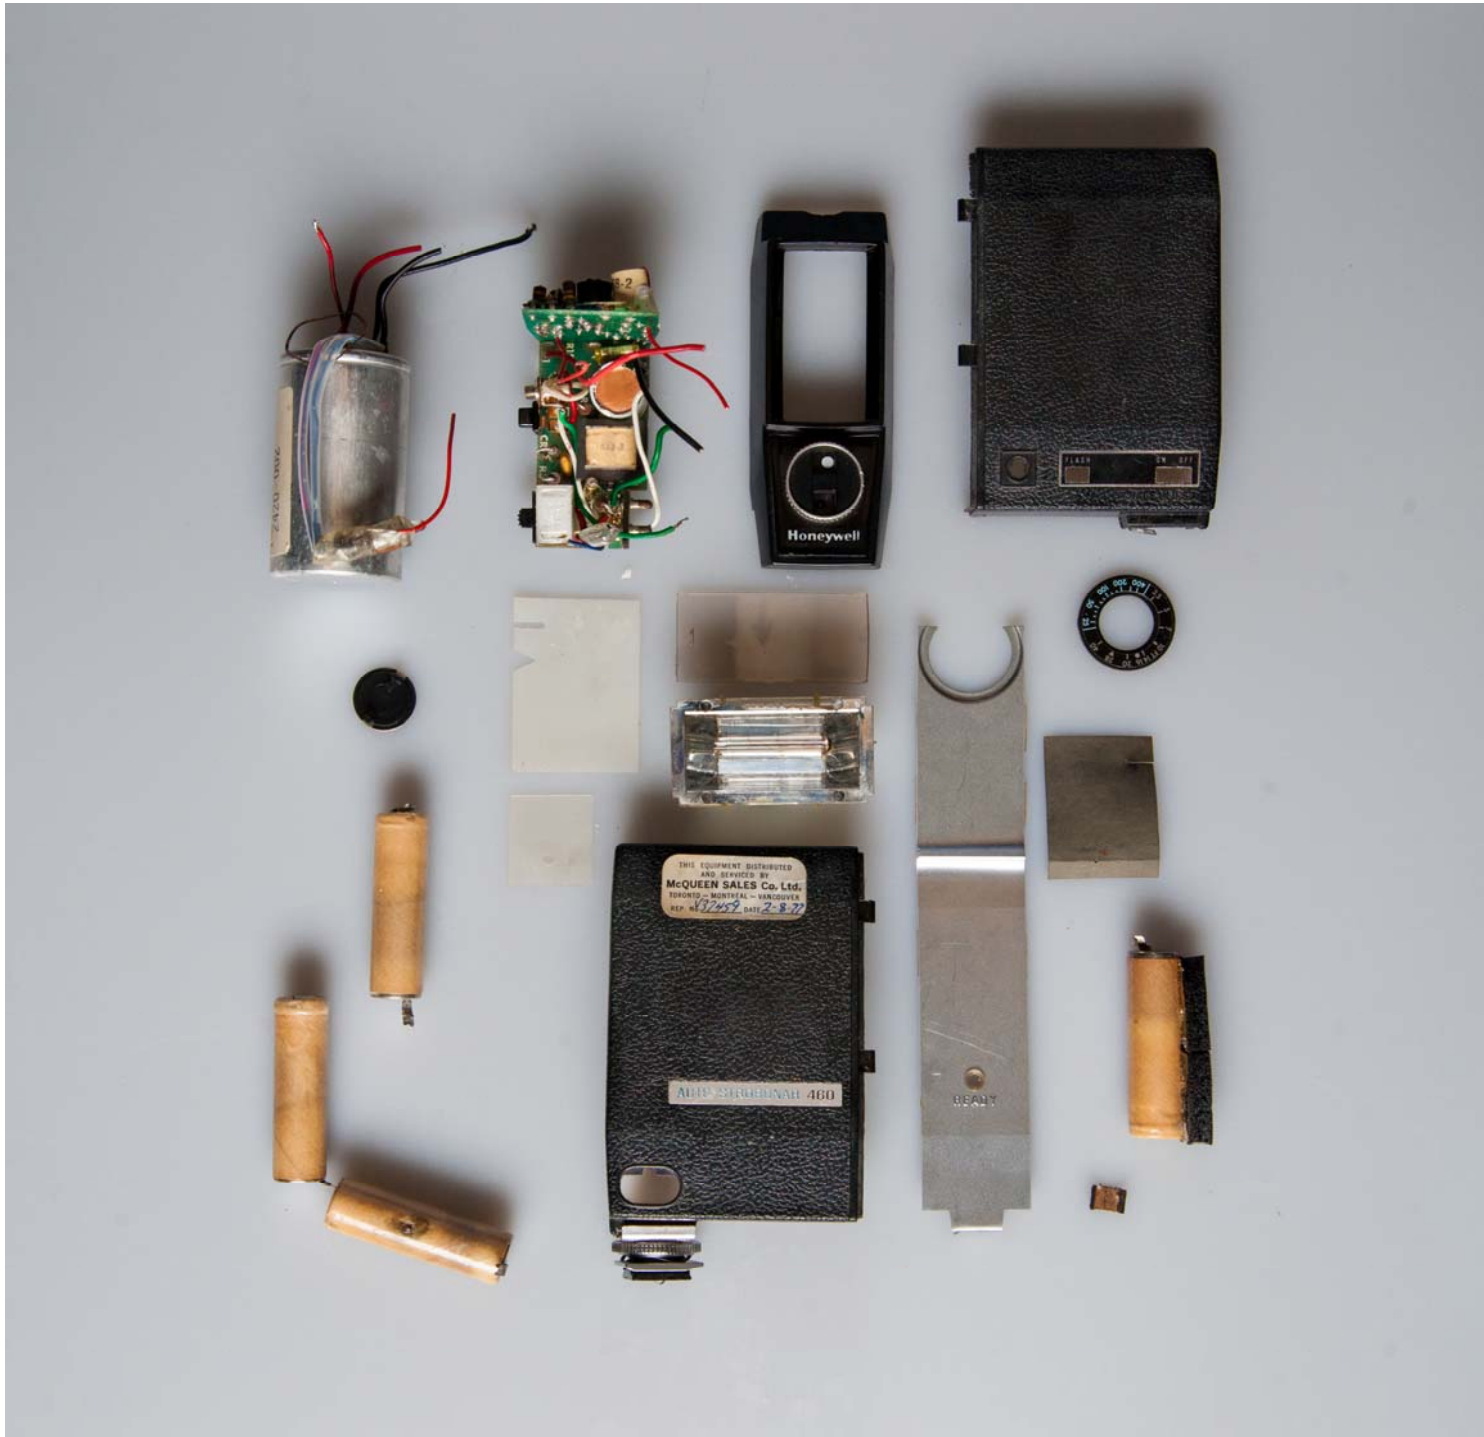

Conrad Pomrenke

Man Hours

There are a plethora of things these days that we all simply take for granted. Pull out your cell phone, check your email, and go about your business. But what did we really just do and do we understand the significance? My fascination with technology has been a long running part of my life and with most of that run I was simply ignorant to what lies beneath the surface. *Man Hours* is my exploration of what actually does lie beneath the surface of objects that you may find familiar. An object being familiar or not is where an important distinction occurs for me in this work. Some objects photographed are very familiar to a wide audience, while others really only apply to one or two audiences, but all of them apply to myself and my experiences. Many objects that we use on a daily basis are typically taken at the surface level and with my exploration of the insides of some of these objects I have found a wealth of knowledge about how things work. Ever wonder exactly how big an iPhone's camera is on the inside? Who knew a remote control was so simple on the inside compared to the function of it on the outside? These are all questions that I learned the answer to after taking these objects apart and appreciating the *Man Hours* put into each one for its creation.

Figure 1: 28mm, 2013.

Figure 2: Alarm Clock, 2013.

Figure 3: Boxee, 2013.

Figure 4: Conairphone, 2013.

Figure 5: Dell Computer, 2013.

Figure 6: D-Link Router, 2013.

Figure 7: Honeywell Flash Unit, 2013.

Figure 8: iPhone 4, 2013.

Figure 9: Kensington Mouse, 2013.

Figure 10: Maxx Remote Control, 2013.

Figure 11: Minolta X-700, 2013.

Figure 12: Sharp Viewcam, 2013.

Figure 13: Xbox 360 Controller, 2013.