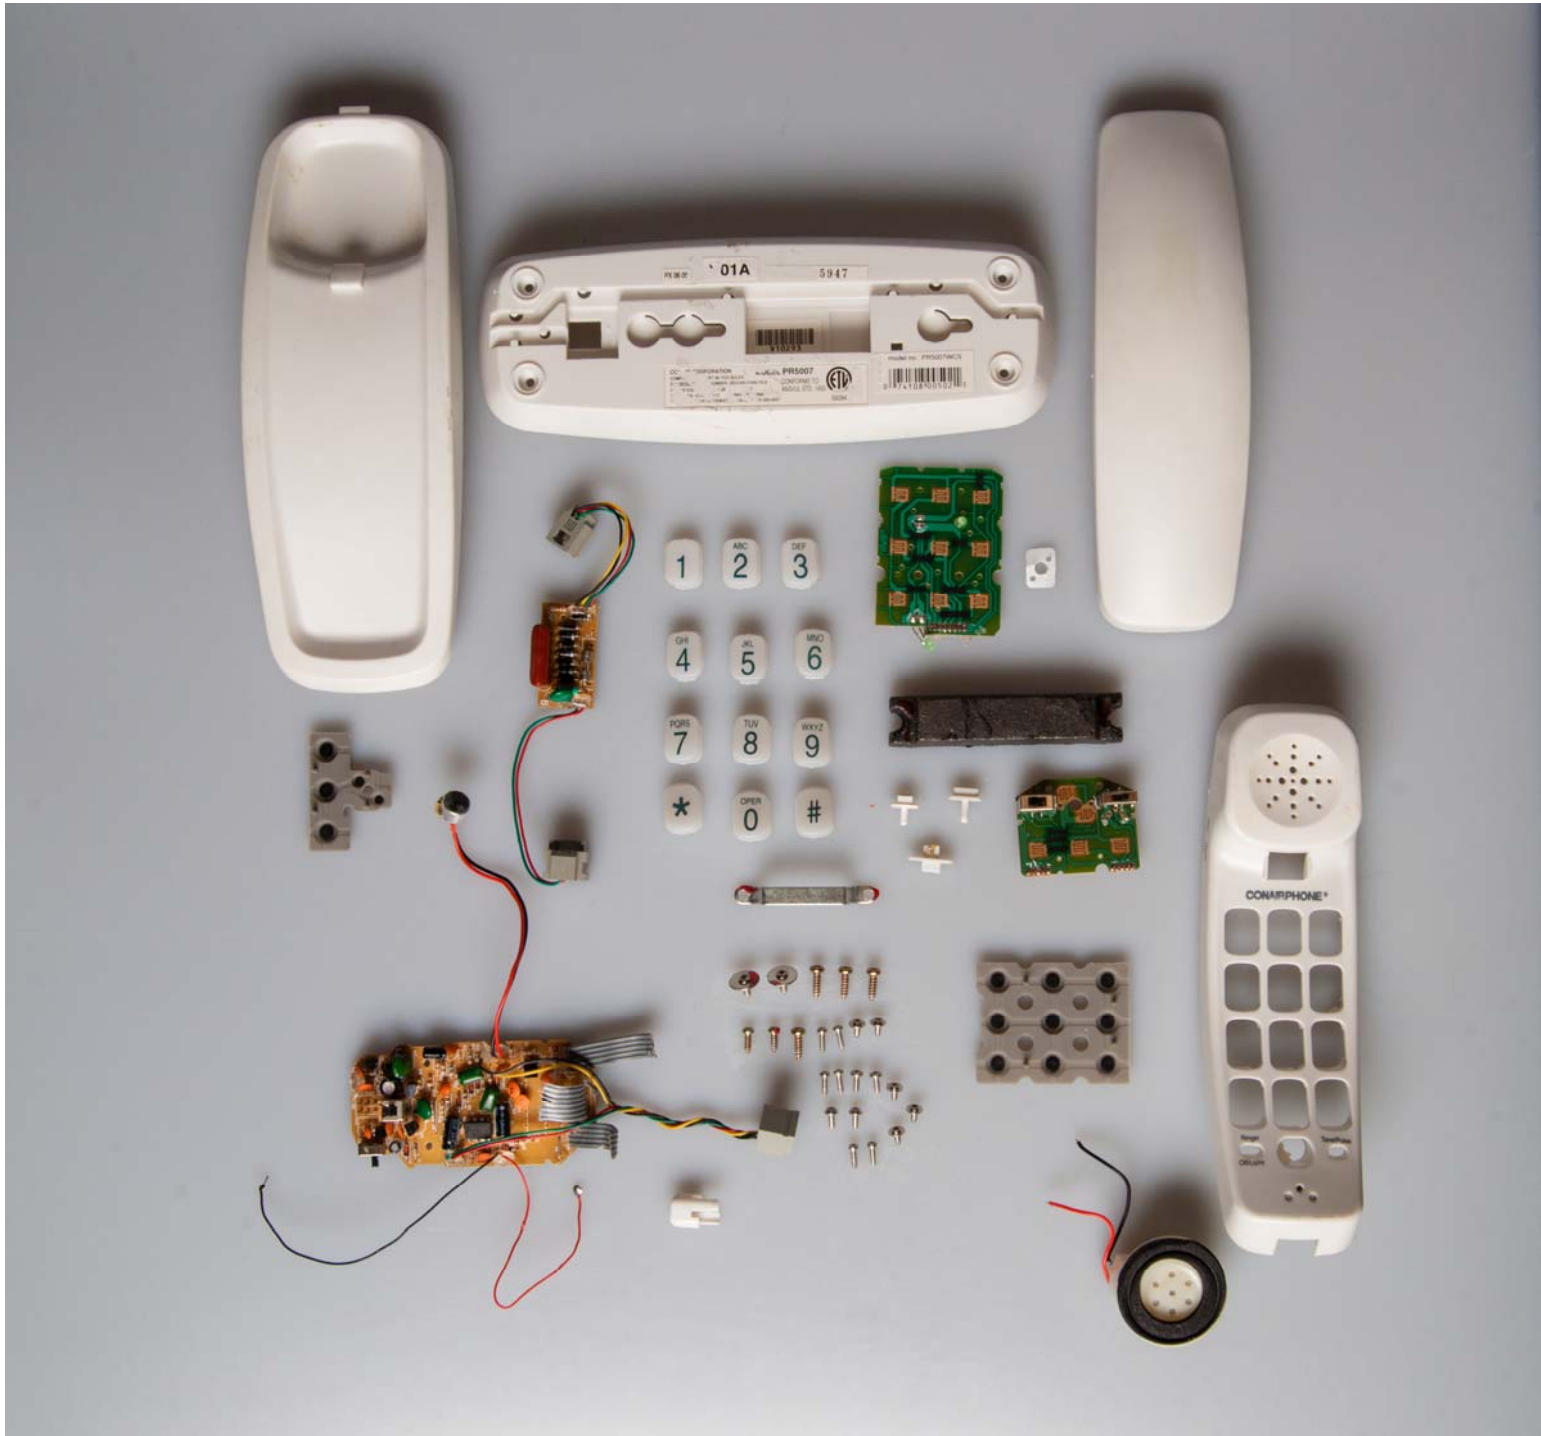

Conrad Pomrenke

Man Hours

There are a plethora of things these days that we all simply take for granted. Pull out your cell phone, check your email, and go about your business. But what did we really just do and do we understand the significance? My fascination with technology has been a long running part of my life and with most of that run I was simply ignorant to what lies beneath the surface. *Man Hours* is my exploration of what actually does lie beneath the surface of objects that you may find familiar. An object being familiar or not is where an important distinction occurs for me in this work. Some objects photographed are very familiar to a wide audience, while others really only apply to one or two audiences, but all of them apply to myself and my experiences. Many objects that we use on a daily basis are typically taken at the surface level and with my exploration of the insides of some of these objects I have found a wealth of knowledge about how things work. Ever wonder exactly how big an iPhone's camera is on the inside? Who knew a remote control was so simple on the inside compared to the function of it on the outside? These are all questions that I learned the answer to after taking these objects apart and appreciating the *Man Hours* put into each one for its creation.

Figure 1: 28mm, 2013.

Figure 2: Alarm Clock, 2013.

Figure 3: Boxee, 2013.

Figure 4: Conairphone, 2013.

Figure 5: Dell Computer, 2013.

Figure 6: D-Link Router, 2013.

Figure 7: Honeywell Flash Unit, 2013.

Figure 8: iPhone 4, 2013.

Figure 9: Kensington Mouse, 2013.

Figure 10: Maxx Remote Control, 2013.

Figure 11: Minolta X-700, 2013.

Figure 12: Sharp Viewcam, 2013.

Figure 13: Xbox 360 Controller, 2013.