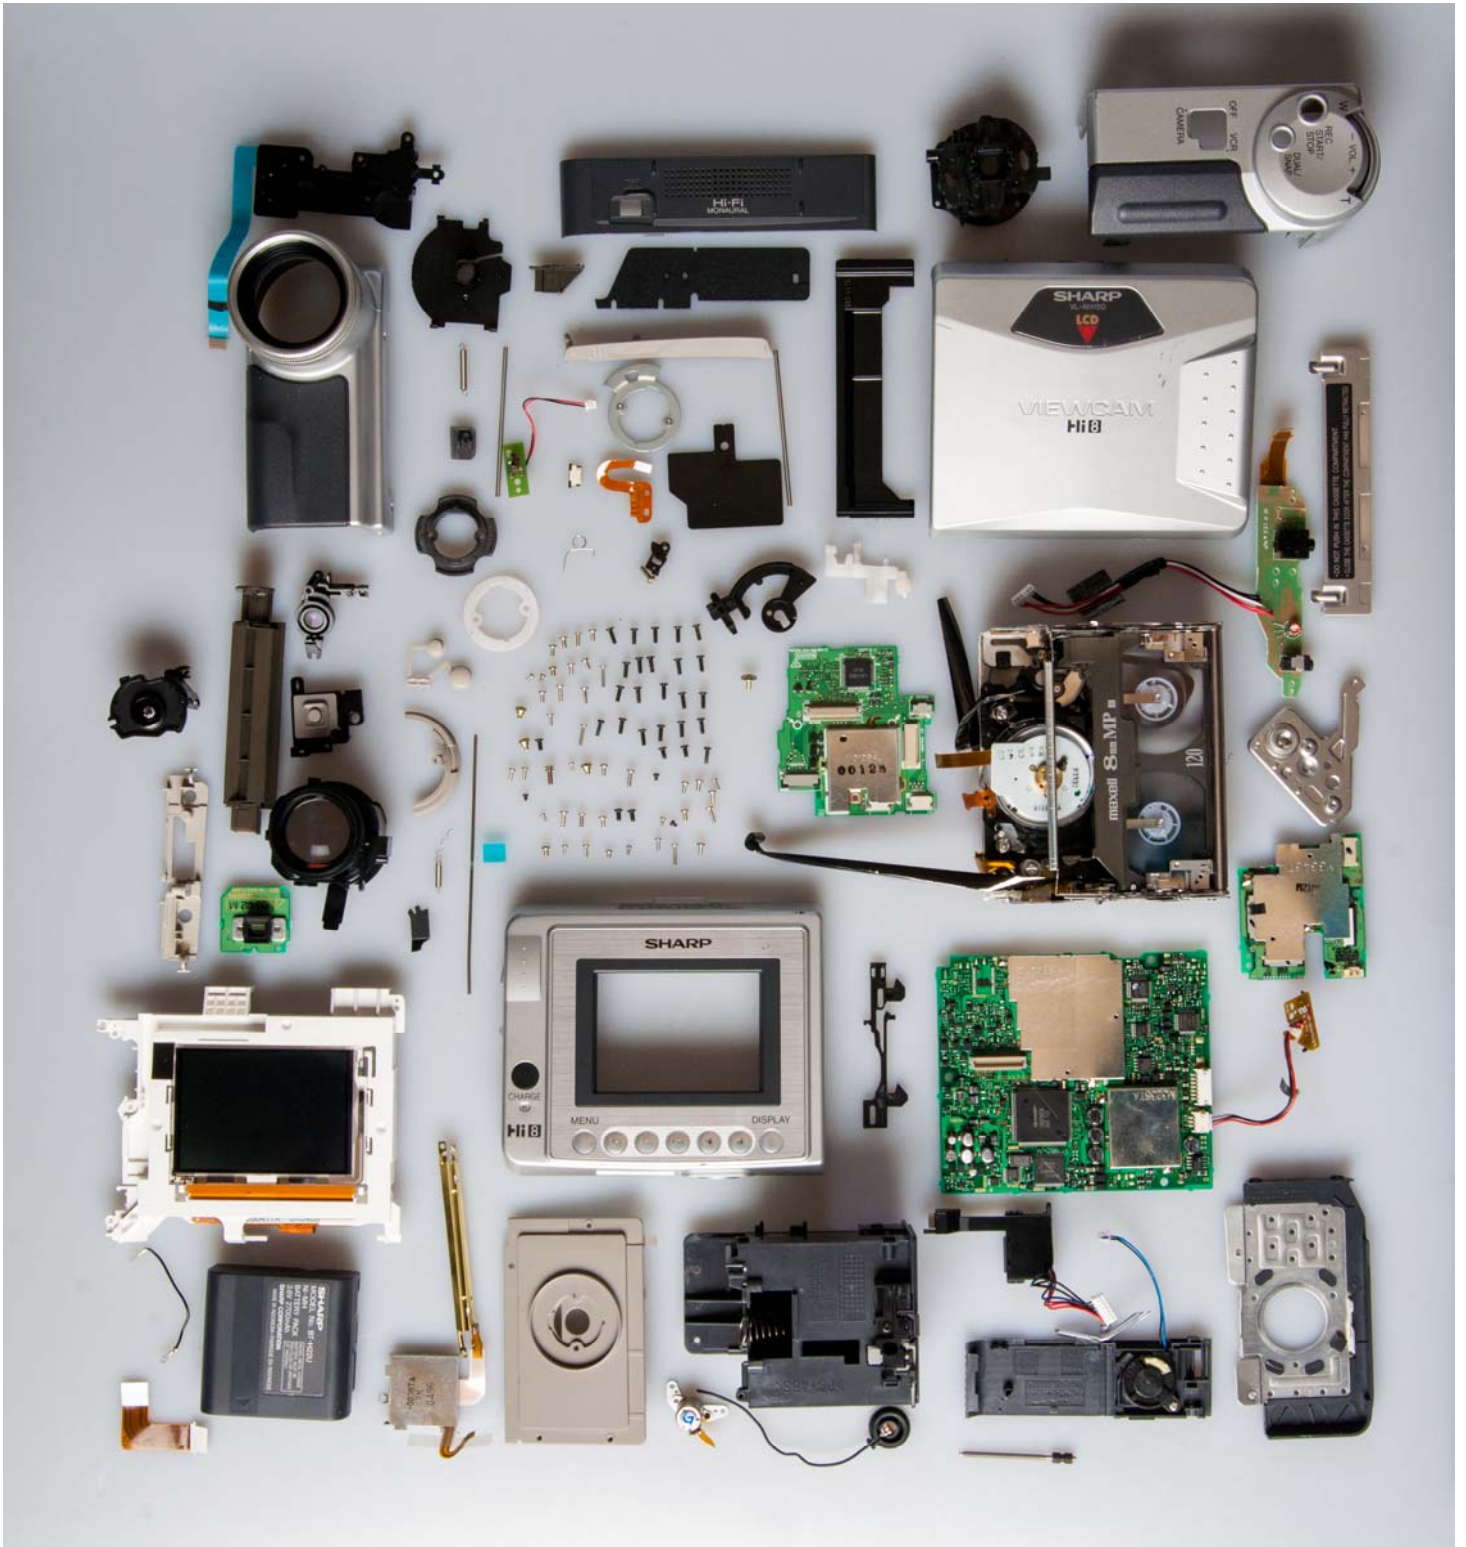

Conrad Pomrenke

Man Hours

There are a plethora of things these days that we all simply take for granted. Pull out your cell phone, check your email, and go about your business. But what did we really just do and do we understand the significance? My fascination with technology has been a long running part of my life and with most of that run I was simply ignorant to what lies beneath the surface. *Man Hours* is my exploration of what actually does lie beneath the surface of objects that you may find familiar. An object being familiar or not is where an important distinction occurs for me in this work. Some objects photographed are very familiar to a wide audience, while others really only apply to one or two audiences, but all of them apply to myself and my experiences. Many objects that we use on a daily basis are typically taken at the surface level and with my exploration of the insides of some of these objects I have found a wealth of knowledge about how things work. Ever wonder exactly how big an iPhone's camera is on the inside? Who knew a remote control was so simple on the inside compared to the function of it on the outside? These are all questions that I learned the answer to after taking these objects apart and appreciating the *Man Hours* put into each one for its creation.

Figure 9: Kensington Mouse, 2013.

Figure 10: Maxx Remote Control, 2013.

Figure 11: Minolta X-700, 2013.

Figure 12: Sharp Viewcam, 2013.

Figure 13: Xbox 360 Controller, 2013.