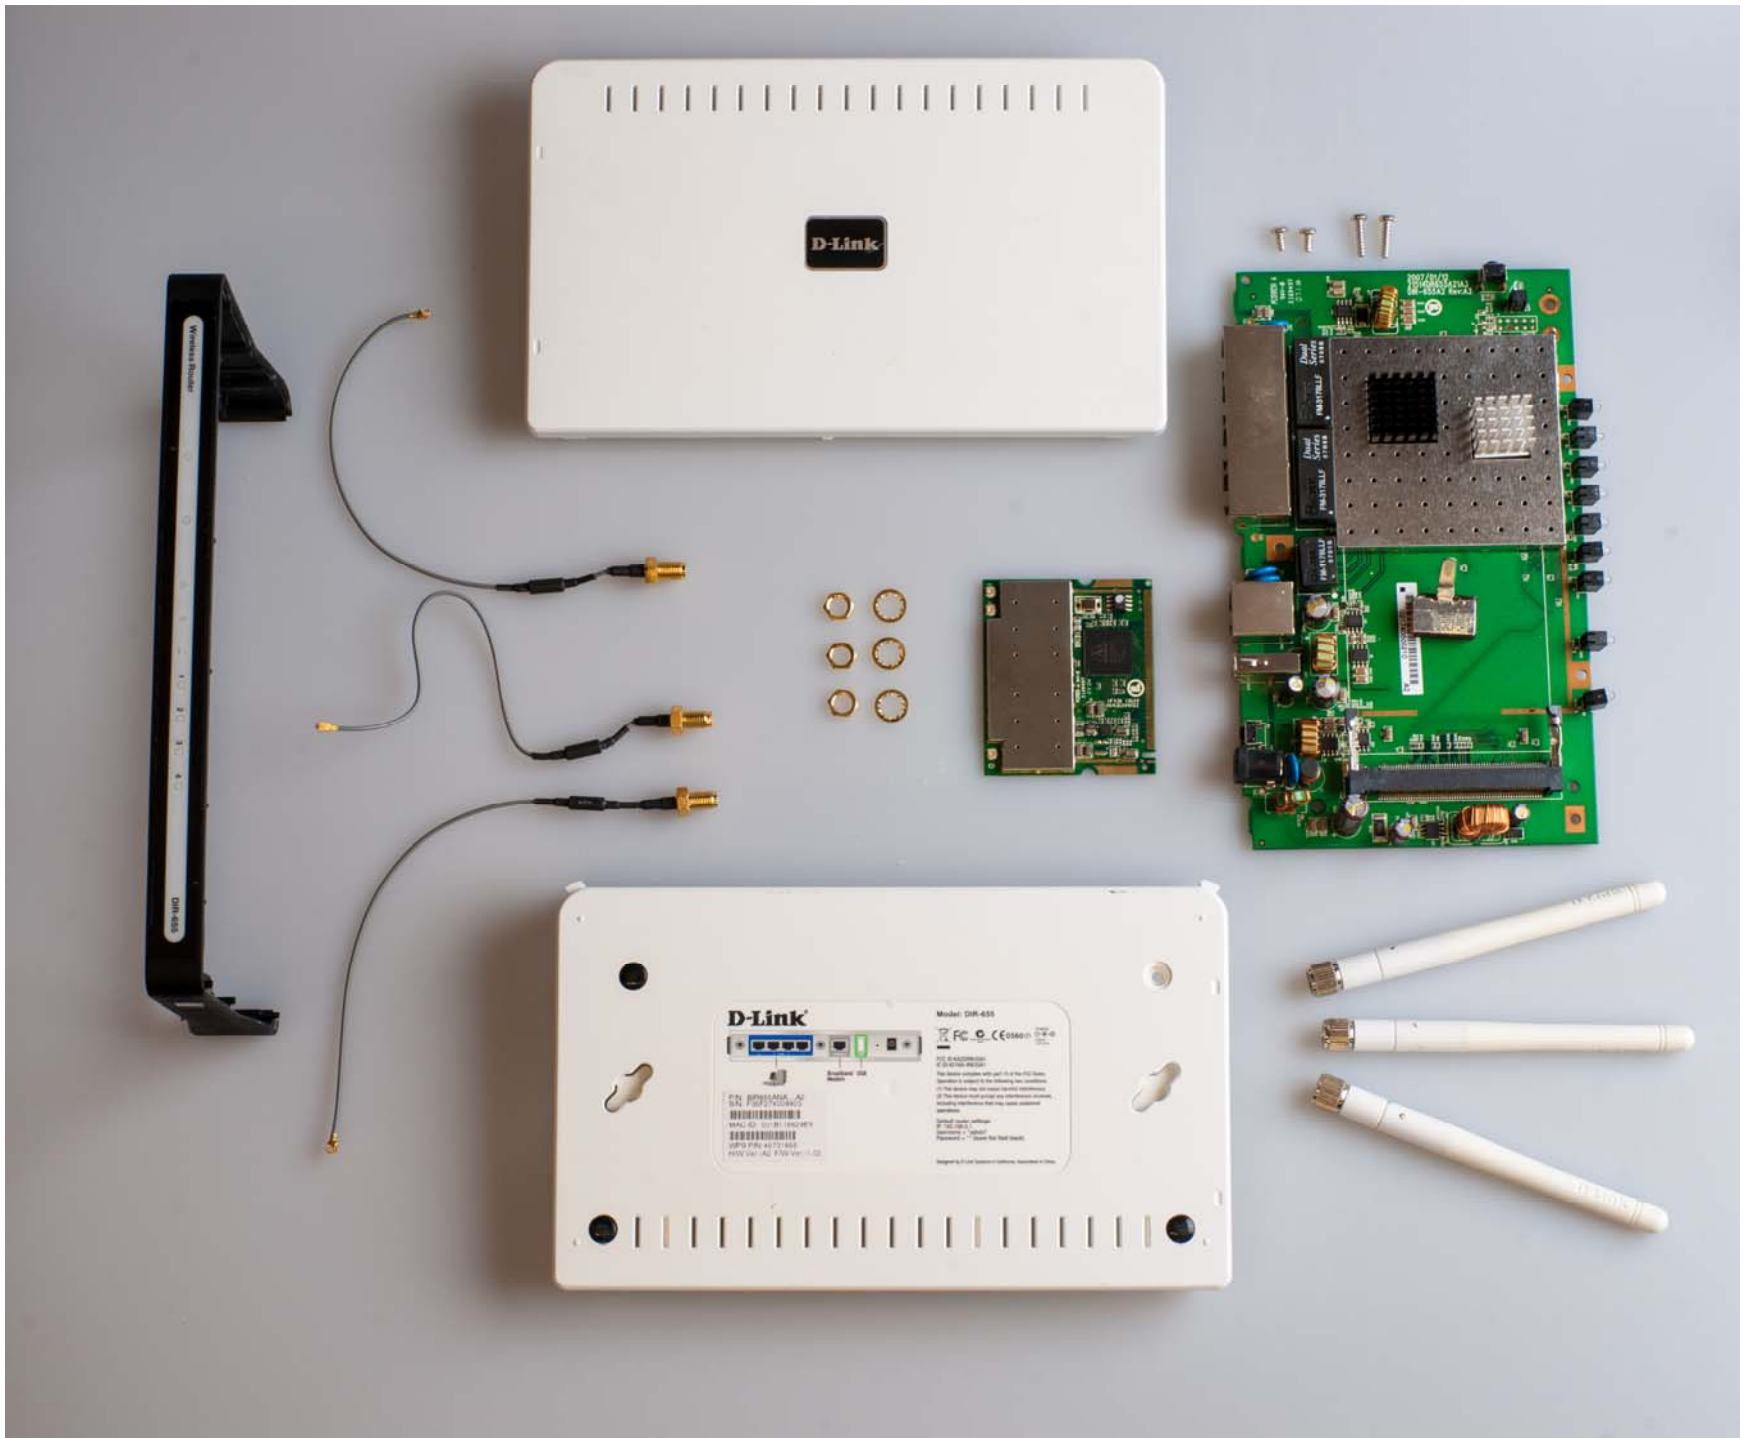

Conrad Pomrenke

Man Hours

There are a plethora of things these days that we all simply take for granted. Pull out your cell phone, check your email, and go about your business. But what did we really just do and do we understand the significance? My fascination with technology has been a long running part of my life and with most of that run I was simply ignorant to what lies beneath the surface. *Man Hours* is my exploration of what actually does lie beneath the surface of objects that you may find familiar. An object being familiar or not is where an important distinction occurs for me in this work. Some objects photographed are very familiar to a wide audience, while others really only apply to one or two audiences, but all of them apply to myself and my experiences. Many objects that we use on a daily basis are typically taken at the surface level and with my exploration of the insides of some of these objects I have found a wealth of knowledge about how things work. Ever wonder exactly how big an iPhone's camera is on the inside? Who knew a remote control was so simple on the inside compared to the function of it on the outside? These are all questions that I learned the answer to after taking these objects apart and appreciating the *Man Hours* put into each one for its creation.

Figure 1: 28mm, 2013.

Figure 2: Alarm Clock, 2013.

Figure 3: Boxee, 2013.

Figure 4: Conairphone, 2013.

Figure 5: Dell Computer, 2013.

Figure 6: D-Link Router, 2013.

Figure 7: Honeywell Flash Unit, 2013.

Figure 8: iPhone 4, 2013.

Figure 9: Kensington Mouse, 2013.

Figure 10: Maxx Remote Control, 2013.

Figure 11: Minolta X-700, 2013.

Figure 12: Sharp Viewcam, 2013.

Figure 13: Xbox 360 Controller, 2013.