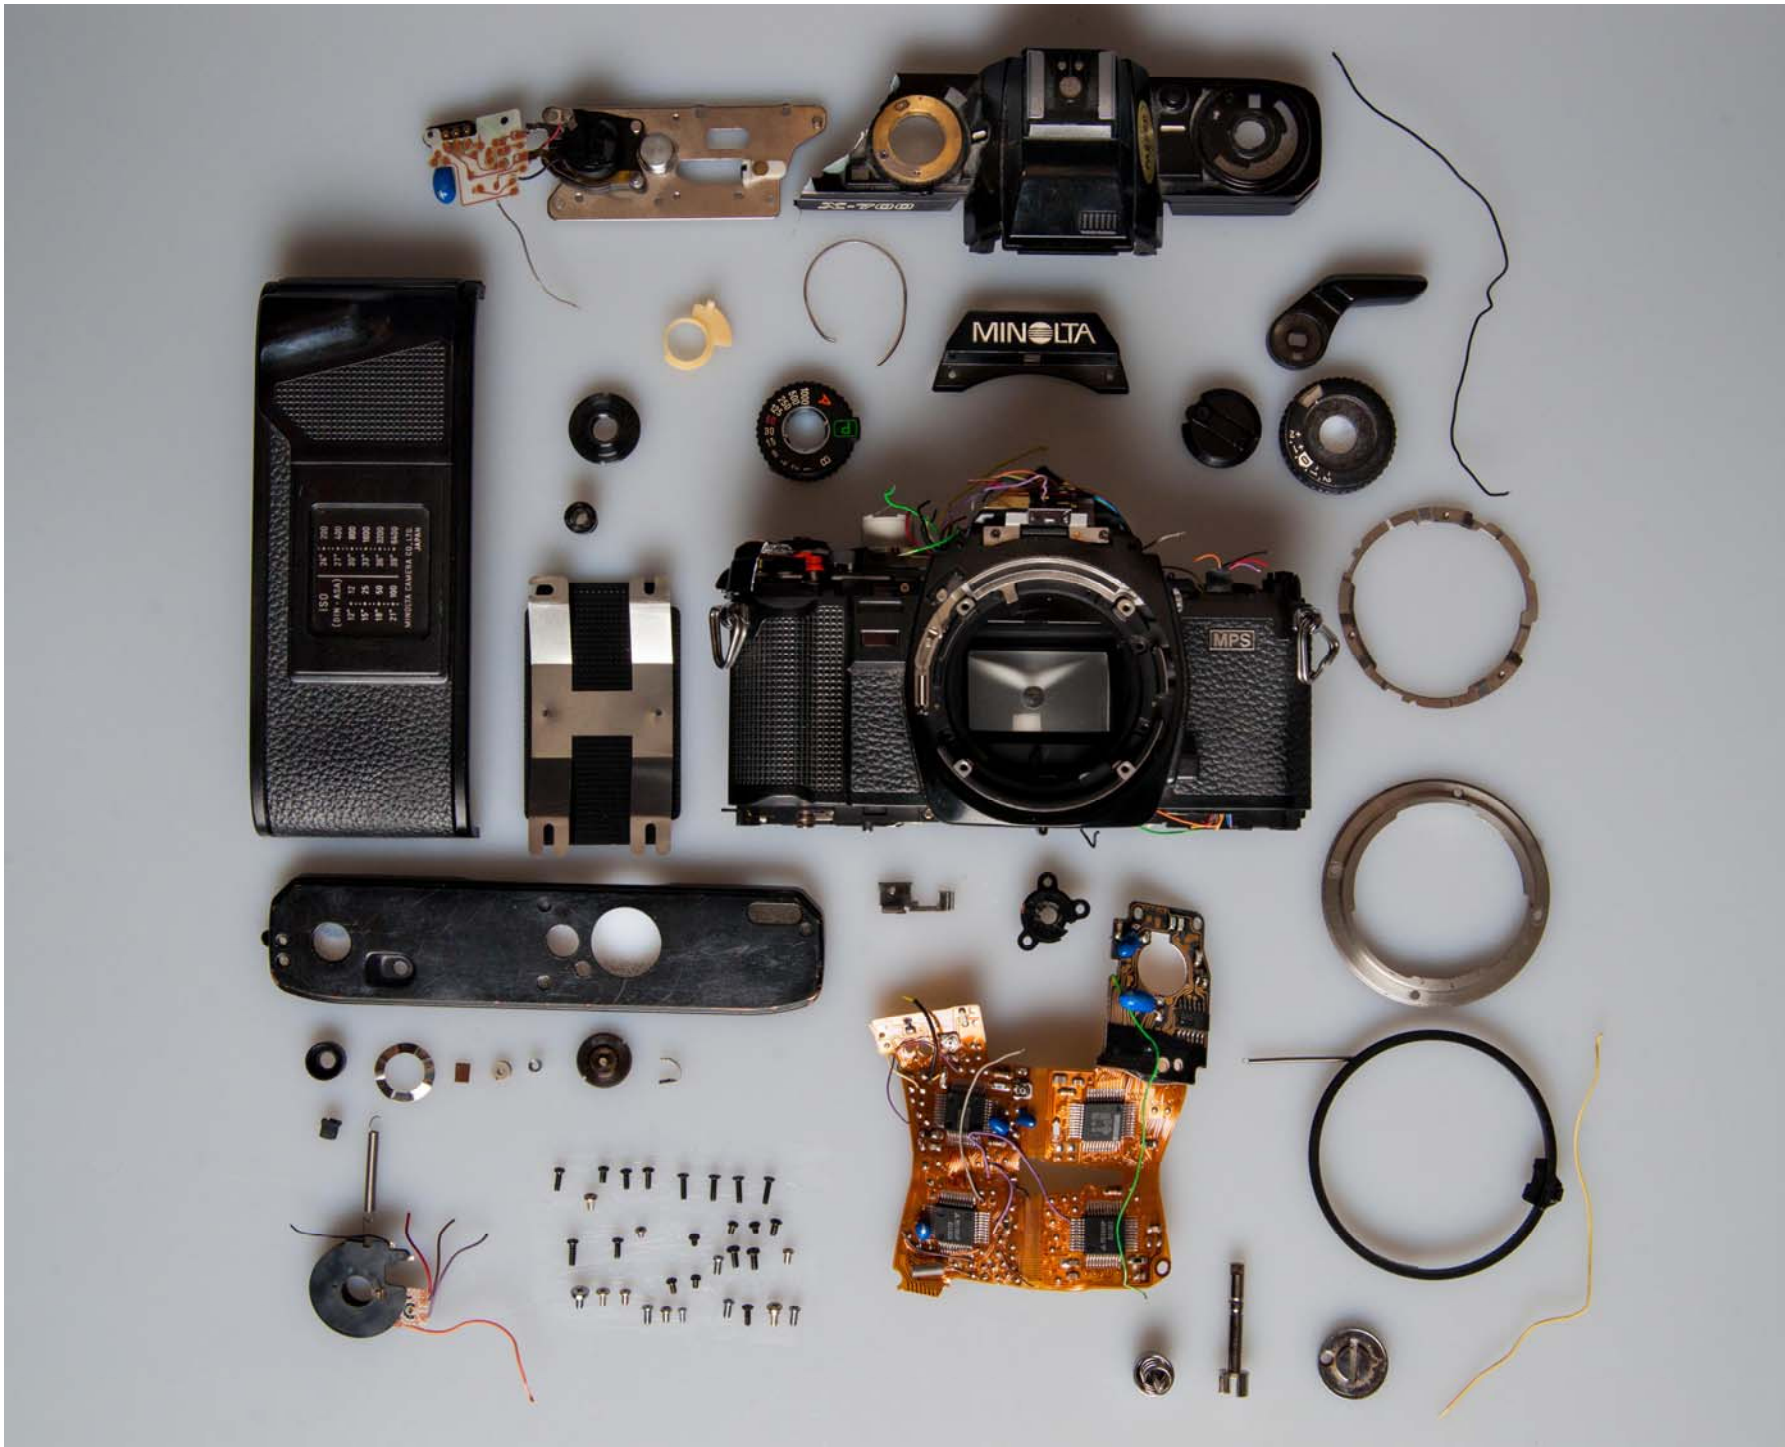

Conrad Pomrenke

Man Hours

There are a plethora of things these days that we all simply take for granted. Pull out your cell phone, check your email, and go about your business. But what did we really just do and do we understand the significance? My fascination with technology has been a long running part of my life and with most of that run I was simply ignorant to what lies beneath the surface. *Man Hours* is my exploration of what actually does lie beneath the surface of objects that you may find familiar. An object being familiar or not is where an important distinction occurs for me in this work. Some objects photographed are very familiar to a wide audience, while others really only apply to one or two audiences, but all of them apply to myself and my experiences. Many objects that we use on a daily basis are typically taken at the surface level and with my exploration of the insides of some of these objects I have found a wealth of knowledge about how things work. Ever wonder exactly how big an iPhone's camera is on the inside? Who knew a remote control was so simple on the inside compared to the function of it on the outside? These are all questions that I learned the answer to after taking these objects apart and appreciating the *Man Hours* put into each one for its creation.

Figure 9: Kensington Mouse, 2013.

Figure 10: Maxx Remote Control, 2013.

Figure 11: Minolta X-700, 2013.

Figure 12: Sharp Viewcam, 2013.

Figure 13: Xbox 360 Controller, 2013.