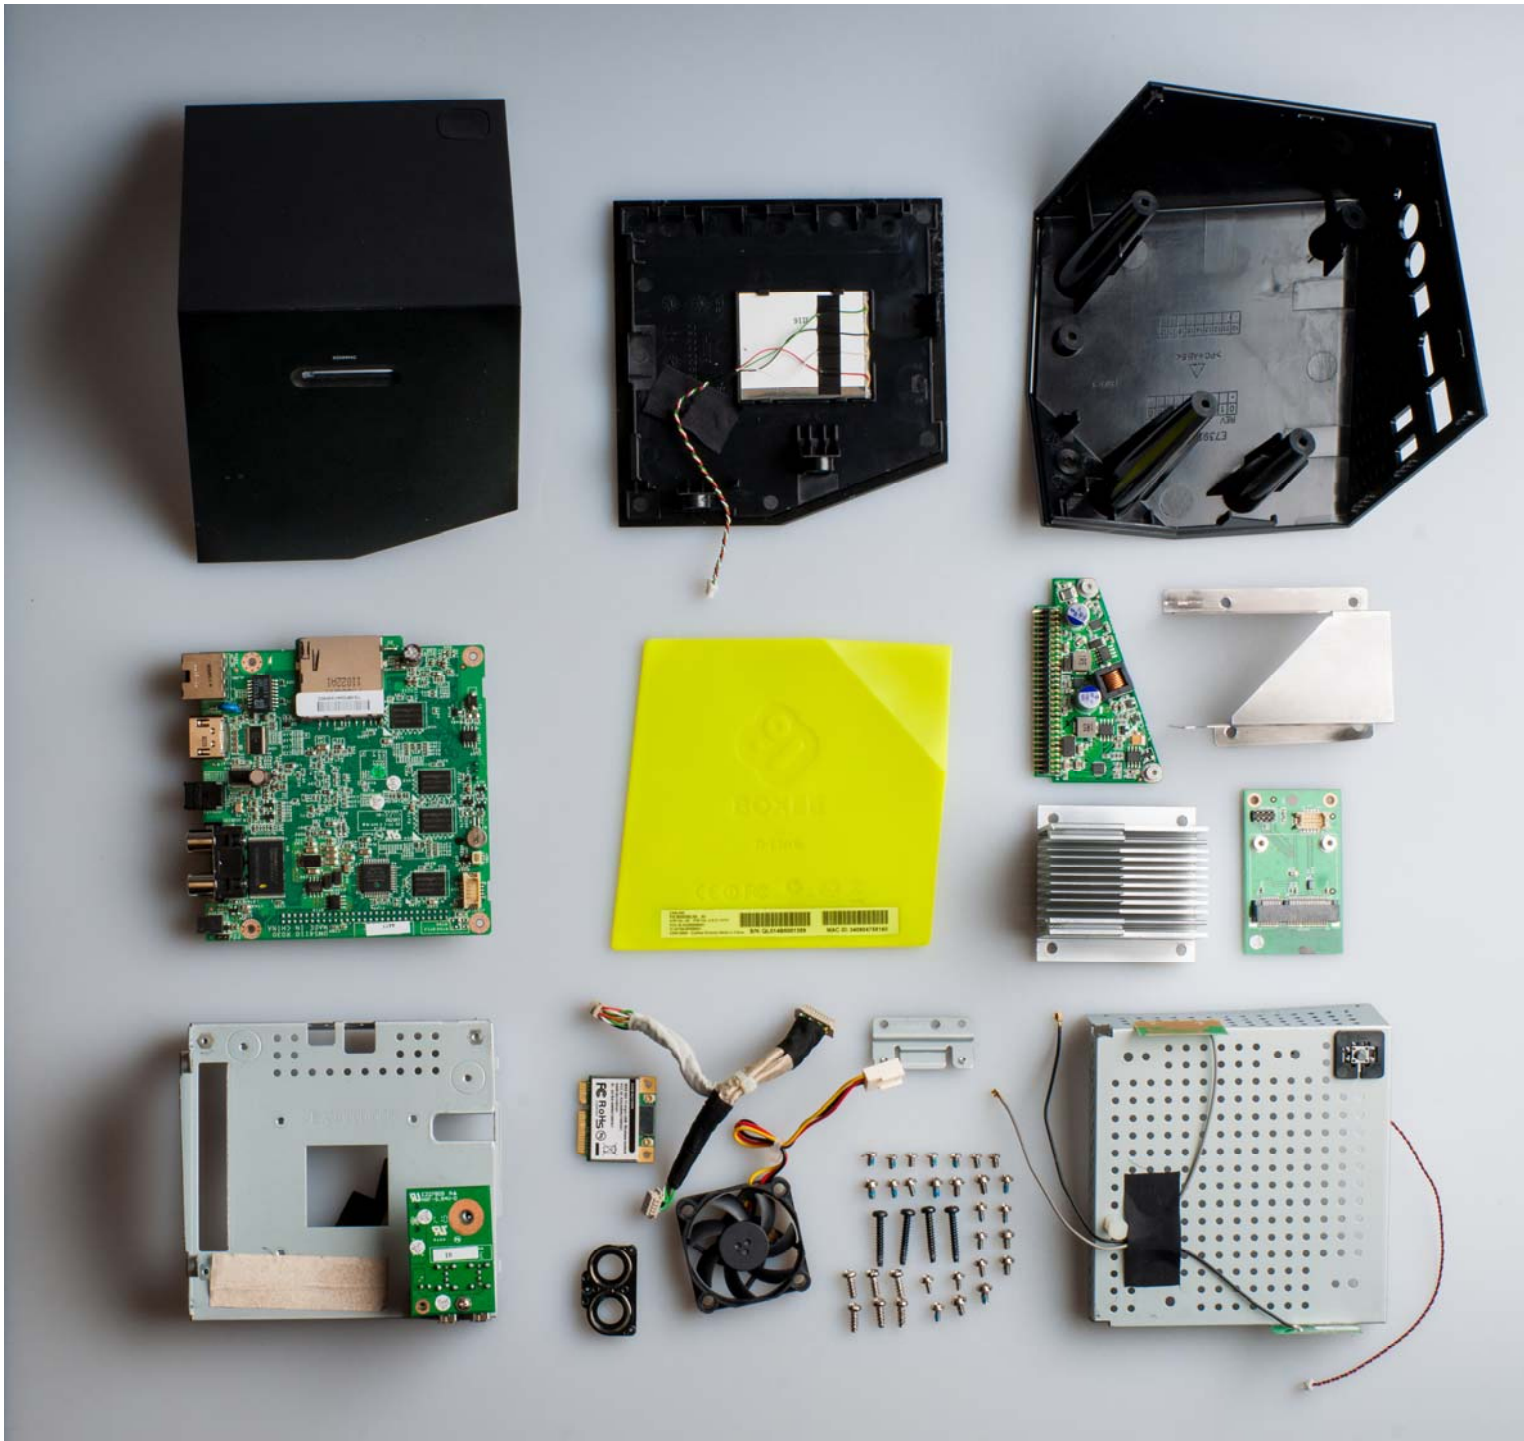

Conrad Pomrenke

Man Hours

There are a plethora of things these days that we all simply take for granted. Pull out your cell phone, check your email, and go about your business. But what did we really just do and do we understand the significance? My fascination with technology has been a long running part of my life and with most of that run I was simply ignorant to what lies beneath the surface. *Man Hours* is my exploration of what actually does lie beneath the surface of objects that you may find familiar. An object being familiar or not is where an important distinction occurs for me in this work. Some objects photographed are very familiar to a wide audience, while others really only apply to one or two audiences, but all of them apply to myself and my experiences. Many objects that we use on a daily basis are typically taken at the surface level and with my exploration of the insides of some of these objects I have found a wealth of knowledge about how things work. Ever wonder exactly how big an iPhone's camera is on the inside? Who knew a remote control was so simple on the inside compared to the function of it on the outside? These are all questions that I learned the answer to after taking these objects apart and appreciating the *Man Hours* put into each one for its creation.

Figure 1: 28mm, 2013.

Figure 2: Alarm Clock, 2013.

Figure 3: Boxee, 2013.

Figure 4: Conairphone, 2013.

Figure 5: Dell Computer, 2013.

Figure 6: D-Link Router, 2013.

Figure 7: Honeywell Flash Unit, 2013.

Figure 8: iPhone 4, 2013.