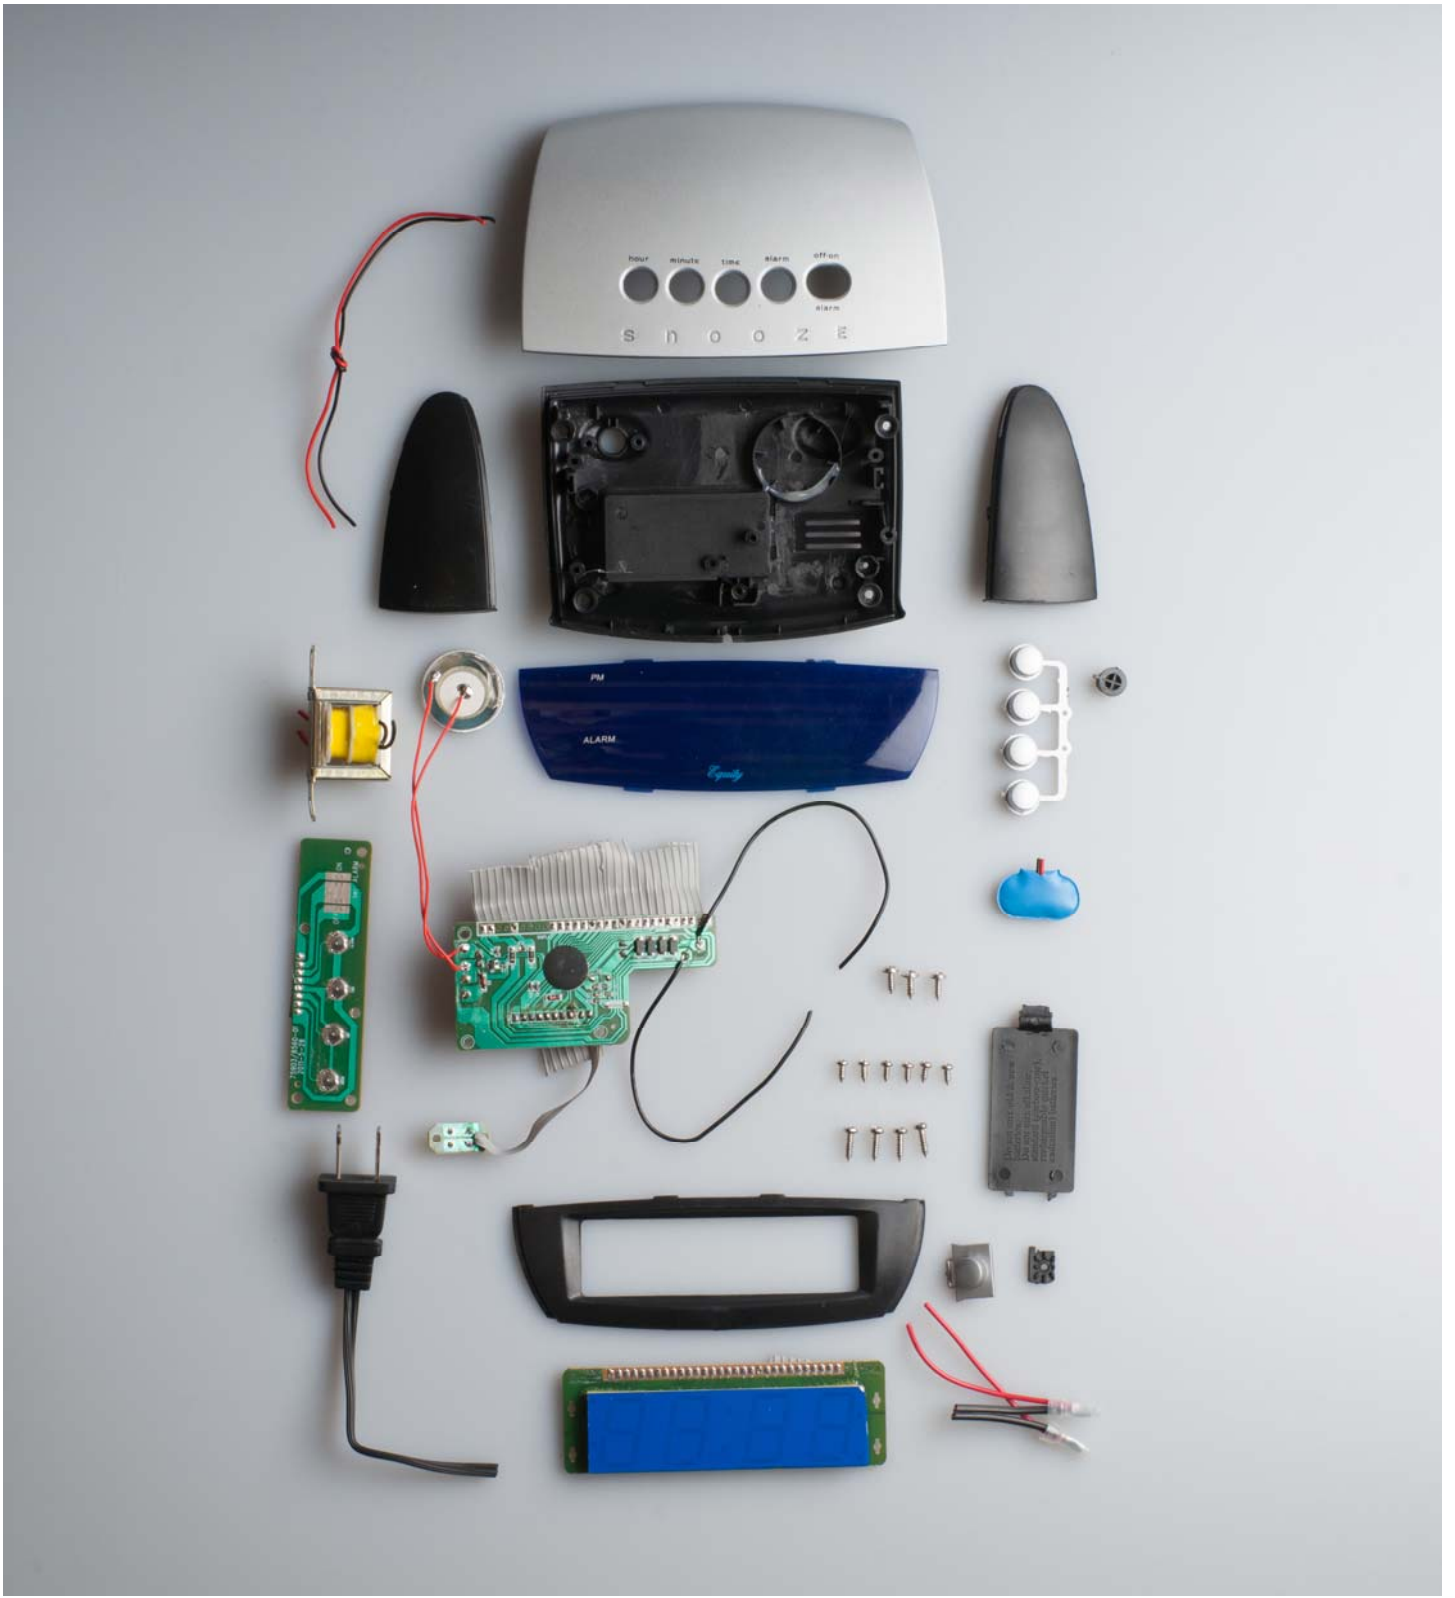

Conrad Pomrenke

Man Hours

There are a plethora of things these days that we all simply take for granted. Pull out your cell phone, check your email, and go about your business. But what did we really just do and do we understand the significance? My fascination with technology has been a long running part of my life and with most of that run I was simply ignorant to what lies beneath the surface. *Man Hours* is my exploration of what actually does lie beneath the surface of objects that you may find familiar. An object being familiar or not is where an important distinction occurs for me in this work. Some objects photographed are very familiar to a wide audience, while others really only apply to one or two audiences, but all of them apply to myself and my experiences. Many objects that we use on a daily basis are typically taken at the surface level and with my exploration of the insides of some of these objects I have found a wealth of knowledge about how things work. Ever wonder exactly how big an iPhone's camera is on the inside? Who knew a remote control was so simple on the inside compared to the function of it on the outside? These are all questions that I learned the answer to after taking these objects apart and appreciating the *Man Hours* put into each one for its creation.

Figure 1: 28mm, 2013.

Figure 2: Alarm Clock, 2013.

Figure 3: Boxee, 2013.

Figure 4: Conairphone, 2013.

Figure 5: Dell Computer, 2013.

Figure 6: D-Link Router, 2013.

Figure 7: Honeywell Flash Unit, 2013.

Figure 8: iPhone 4, 2013.

Figure 9: Kensington Mouse, 2013.

Figure 10: Maxx Remote Control, 2013.

Figure 11: Minolta X-700, 2013.

Figure 12: Sharp Viewcam, 2013.

Figure 13: Xbox 360 Controller, 2013.