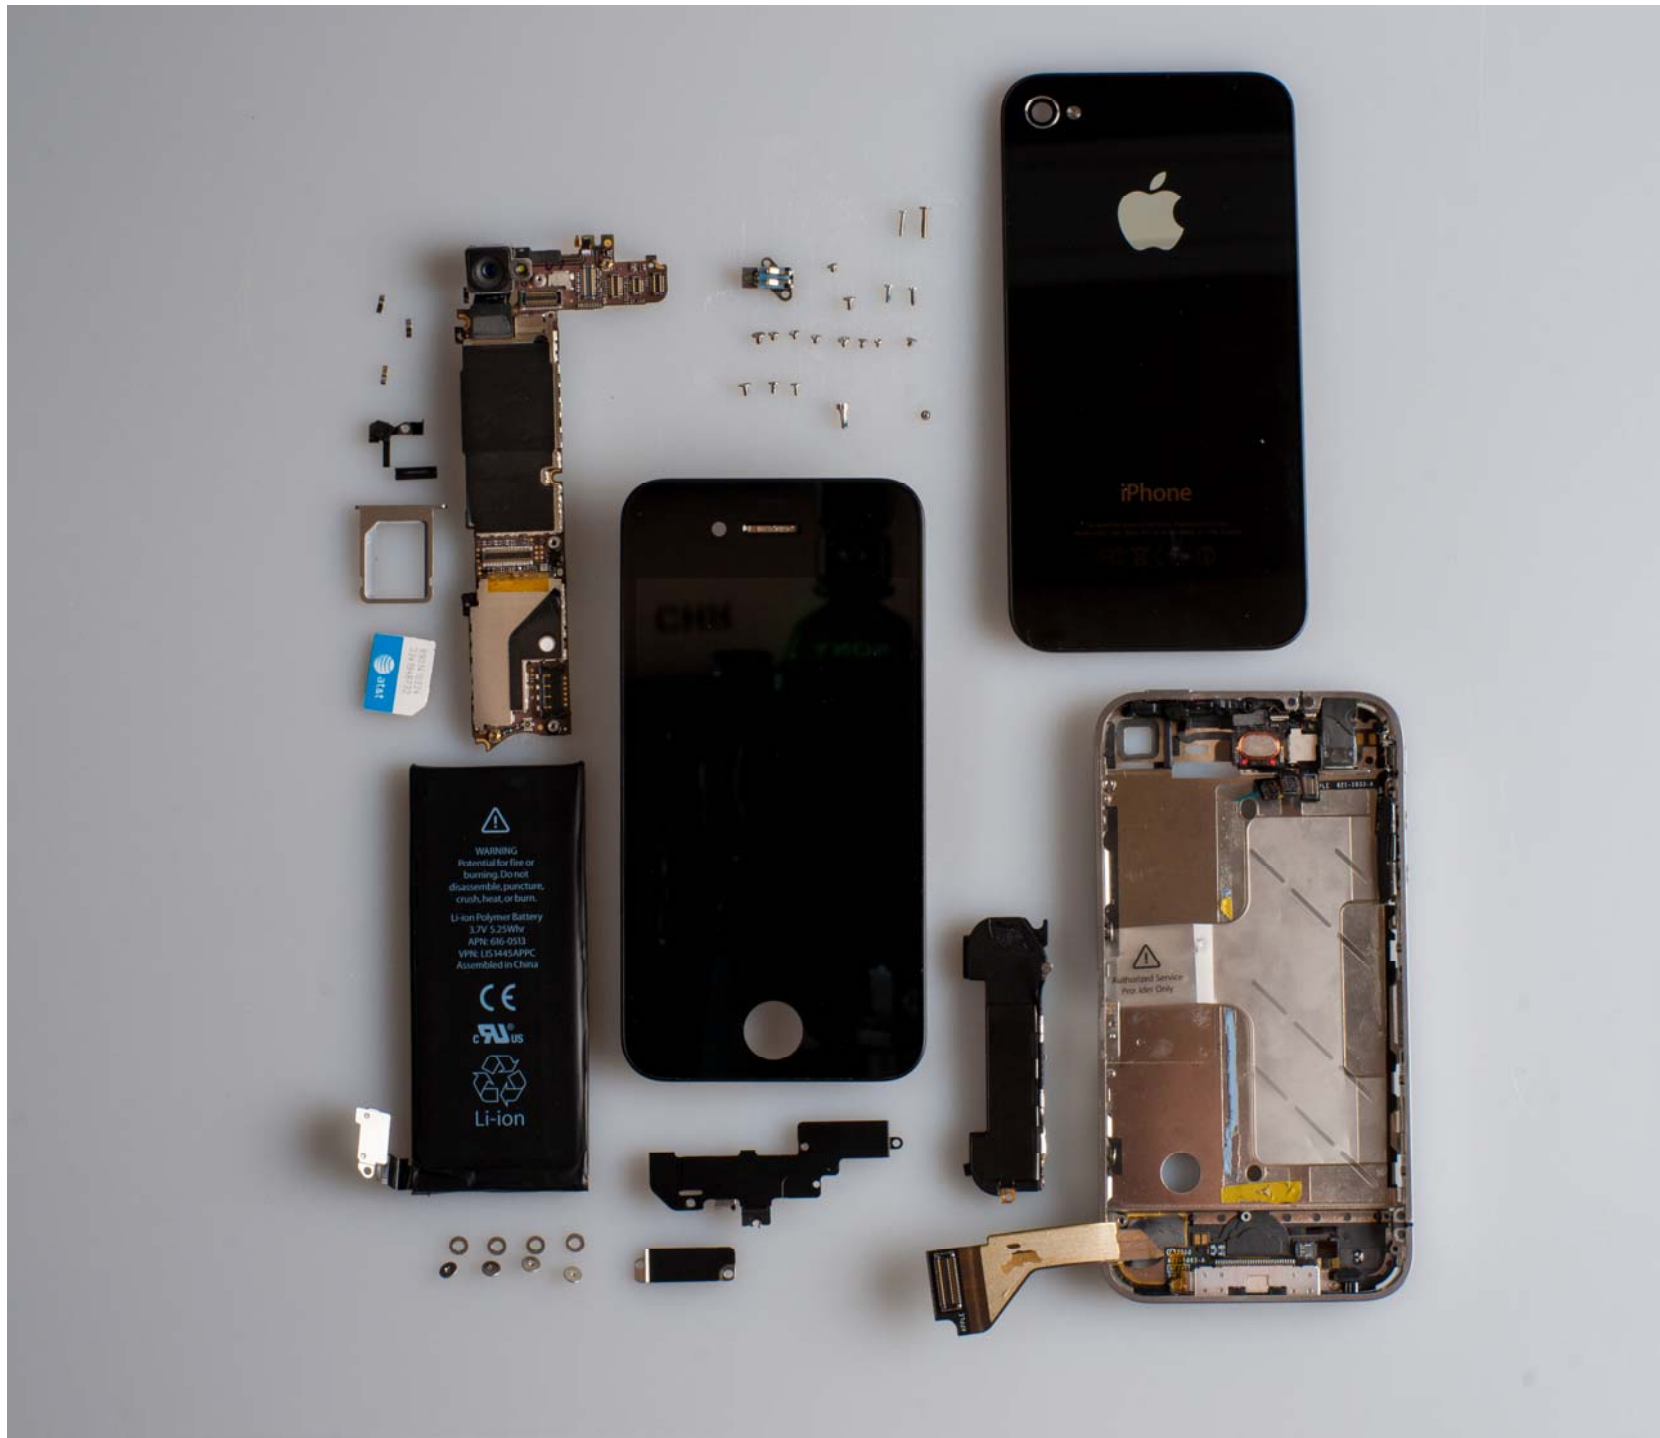

Conrad Pomrenke

Man Hours

There are a plethora of things these days that we all simply take for granted. Pull out your cell phone, check your email, and go about your business. But what did we really just do and do we understand the significance? My fascination with technology has been a long running part of my life and with most of that run I was simply ignorant to what lies beneath the surface. *Man Hours* is my exploration of what actually does lie beneath the surface of objects that you may find familiar. An object being familiar or not is where an important distinction occurs for me in this work. Some objects photographed are very familiar to a wide audience, while others really only apply to one or two audiences, but all of them apply to myself and my experiences. Many objects that we use on a daily basis are typically taken at the surface level and with my exploration of the insides of some of these objects I have found a wealth of knowledge about how things work. Ever wonder exactly how big an iPhone's camera is on the inside? Who knew a remote control was so simple on the inside compared to the function of it on the outside? These are all questions that I learned the answer to after taking these objects apart and appreciating the *Man Hours* put into each one for its creation.

Figure 1: 28mm, 2013.

Figure 2: Alarm Clock, 2013.

Figure 3: Boxee, 2013.

Figure 4: Conairphone, 2013.

Figure 5: Dell Computer, 2013.

Figure 6: D-Link Router, 2013.

Figure 7: Honeywell Flash Unit, 2013.

Figure 8: iPhone 4, 2013.

Figure 9: Kensington Mouse, 2013.

Figure 10: Maxx Remote Control, 2013.

Figure 11: Minolta X-700, 2013.

Figure 12: Sharp Viewcam, 2013.

Figure 13: Xbox 360 Controller, 2013.