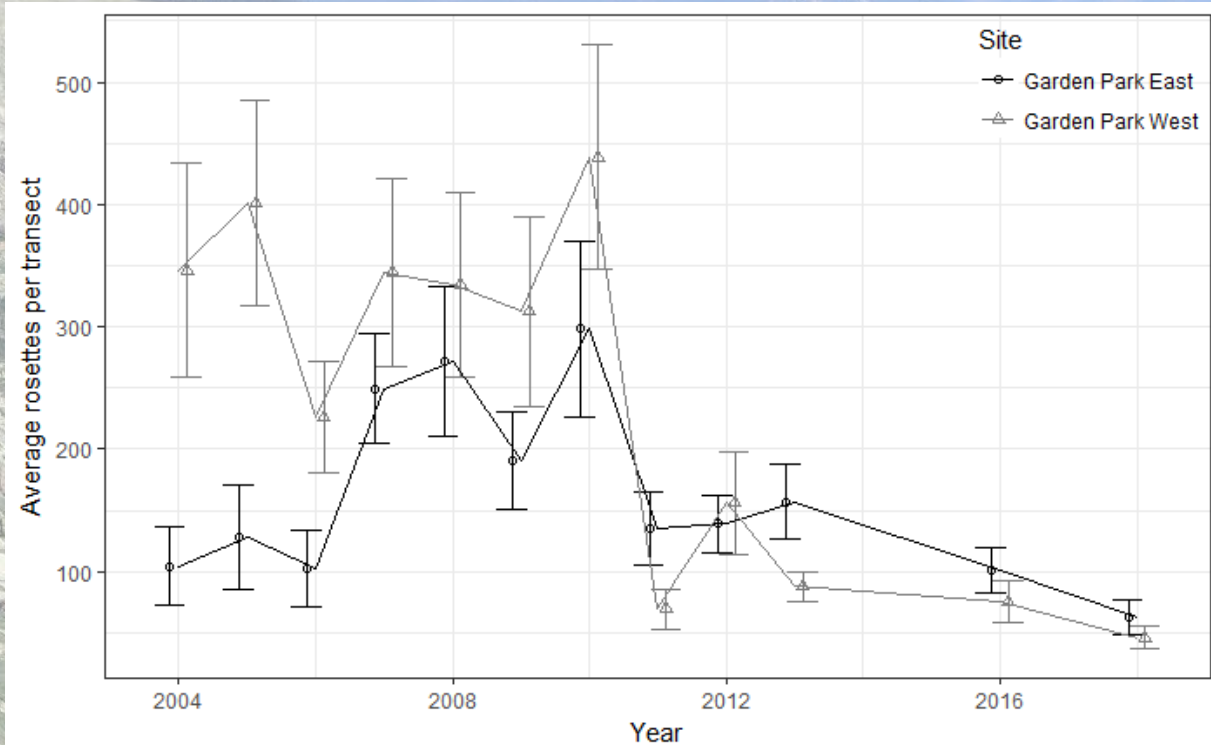

Field Season Highlights

Demographic studies

Michelle DePrenger-Levin

DENVER BOTANIC
GARDENS

The logo for the Denver Botanic Gardens, featuring the text "DENVER BOTANIC" in a smaller, green, sans-serif font above "GARDENS" in a larger, bold, green, sans-serif font. The letter "D" in "GARDENS" is stylized to contain a green leafy branch.

Sclerocactus glaucus

Astragalus microcymbus

Sites

- Cebolla Mid
- Cebolla North
- 5
- 15
- 19
- 26

Fruit

Eriogonum brandegeei

a)