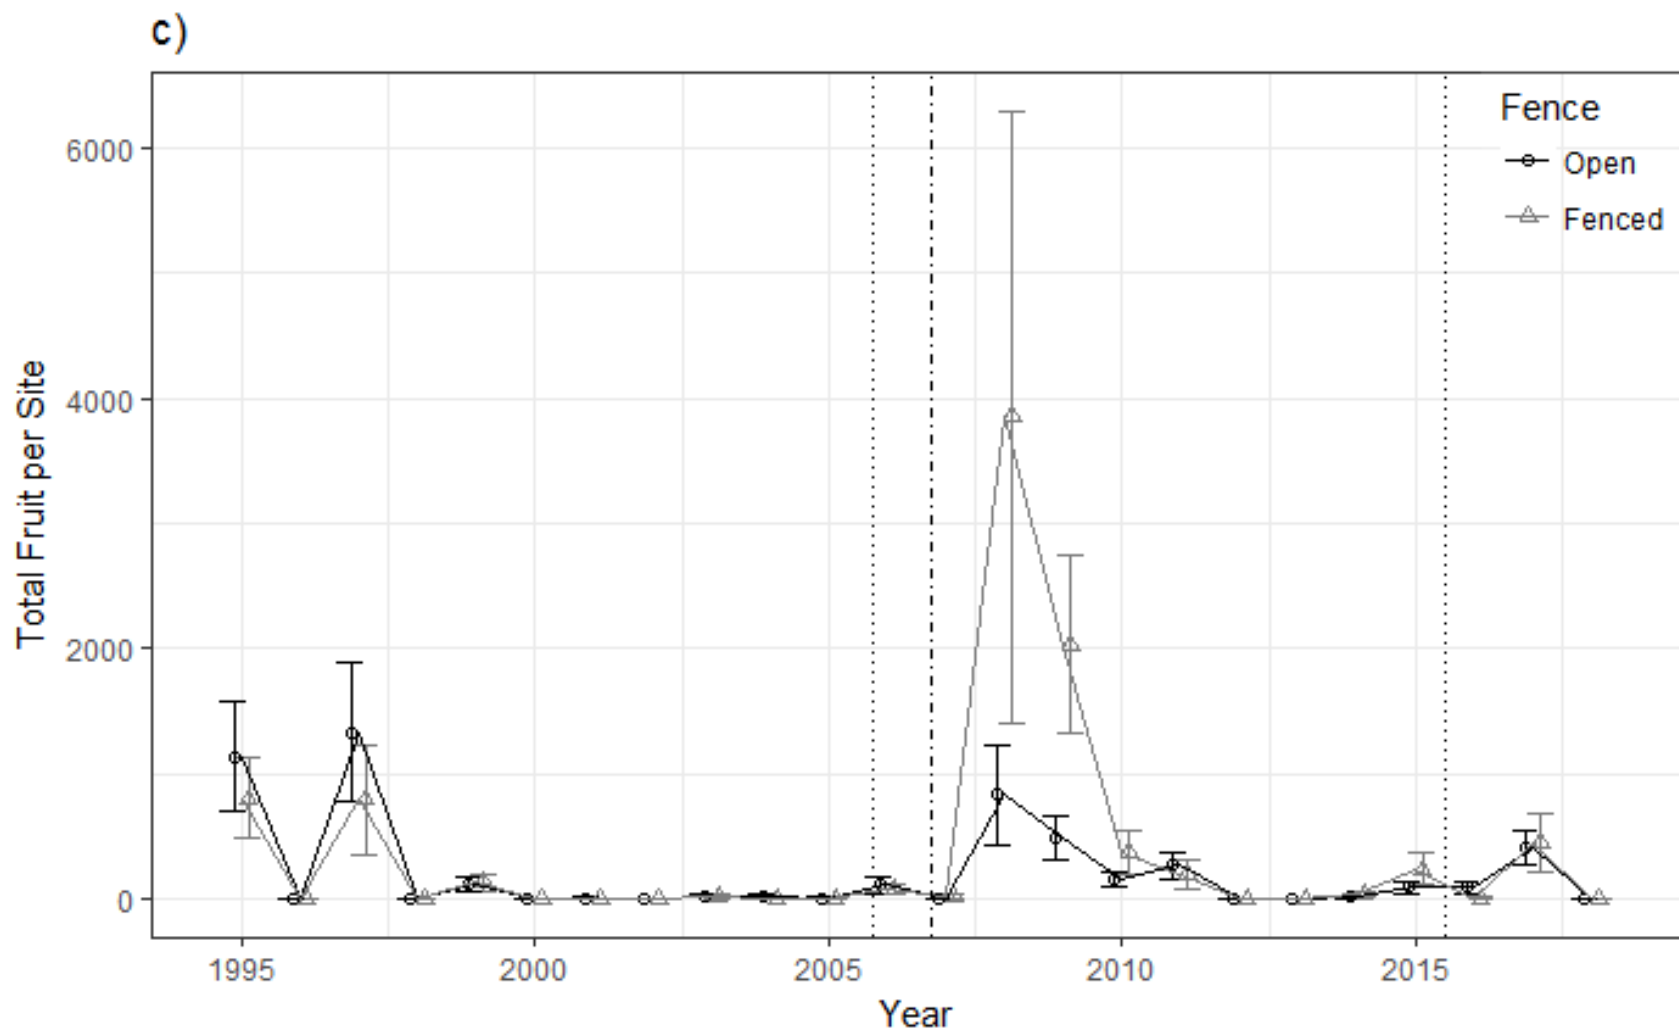

Field Season Highlights

Demographic studies

Michelle DePrenger-Levin

DENVER BOTANIC
GARDENS

The logo for the Denver Botanic Gardens, featuring the text "DENVER BOTANIC" in a smaller, green, sans-serif font above "GARDENS" in a larger, bold, green, sans-serif font. The letter "D" in "GARDENS" is stylized to contain a green leafy branch.

Sclerocactus glaucus

Astragalus microcymbus

Sites

- Cebolla Mid
- Cebolla North
- 5
- 15
- 19
- 26

Fruit

Eriogonum brandegeei

a)