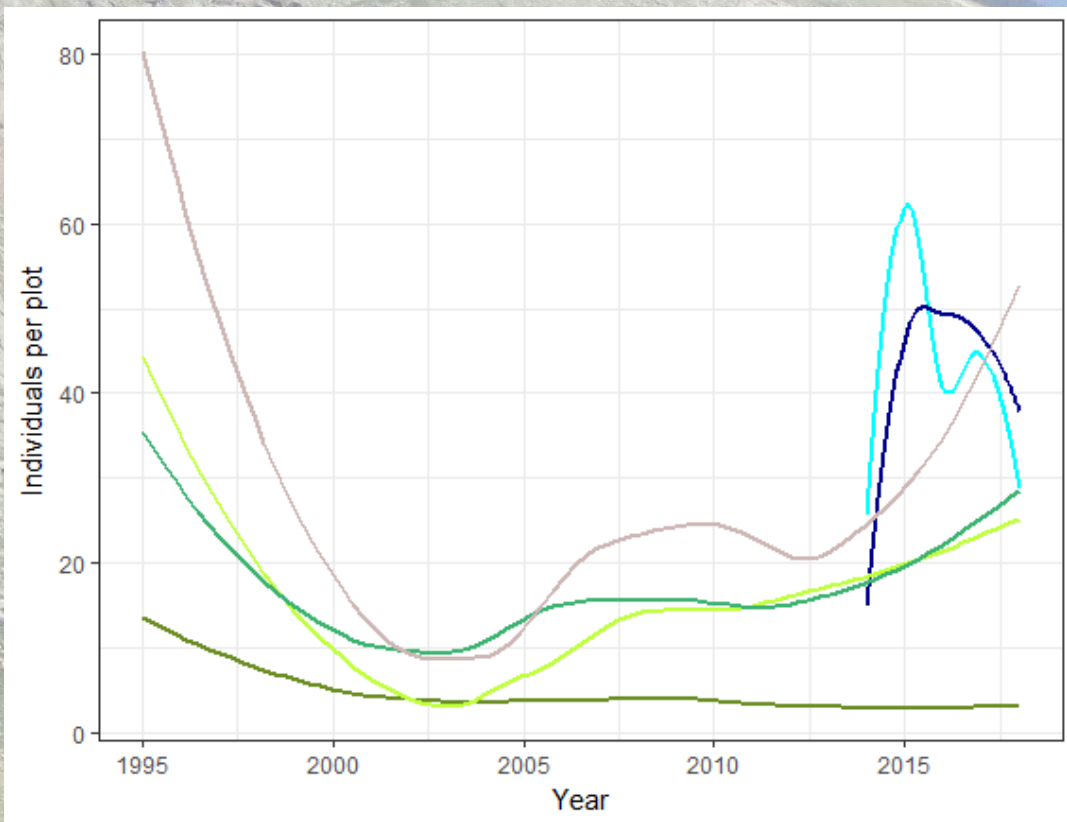

Field Season Highlights

Demographic studies

Michelle DePrenger-Levin

DENVER BOTANIC
GARDENS

The logo for the Denver Botanic Gardens, featuring the text "DENVER BOTANIC" in a smaller, green, sans-serif font above "GARDENS" in a larger, bold, green, sans-serif font. The letter "D" in "GARDENS" is stylized to contain a green leafy branch.

Sclerocactus glaucus

Astragalus microcymbus

Sites

- Cebolla Mid
- Cebolla North
- 5
- 15
- 19
- 26

Fruit

Eriogonum brandegeei

a)