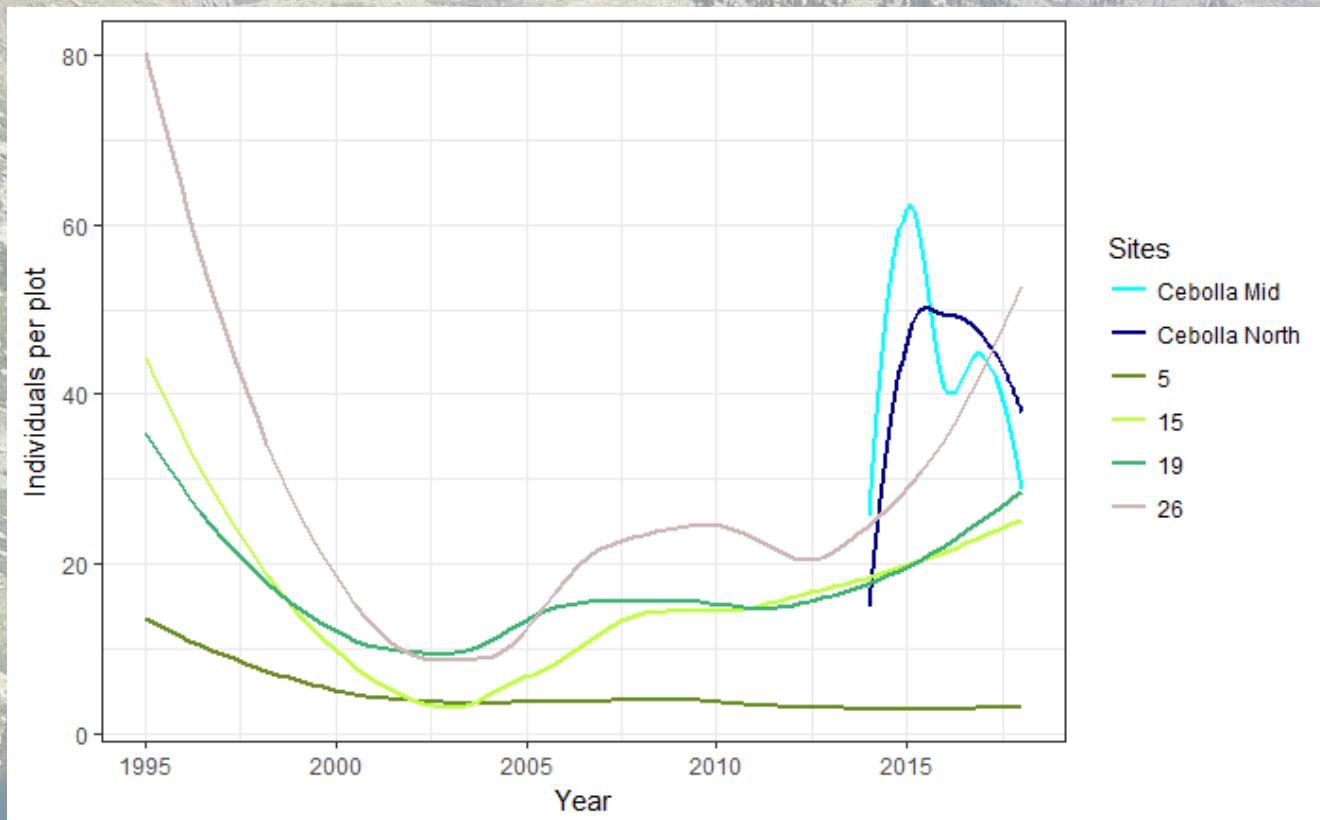

Field Season Highlights

Demographic studies

Michelle DePrenger-Levin

DENVER BOTANIC
GARDENS

The logo for the Denver Botanic Gardens, featuring the text "DENVER BOTANIC" in a smaller, green, sans-serif font above "GARDENS" in a larger, bold, green, sans-serif font. The letter "D" in "GARDENS" is stylized to contain a green leafy branch.

Sclerocactus glaucus

Astragalus microcymbus

Sites

- Cebolla Mid
- Cebolla North
- 5
- 15
- 19
- 26

Fruit

Eriogonum brandegeei

a)