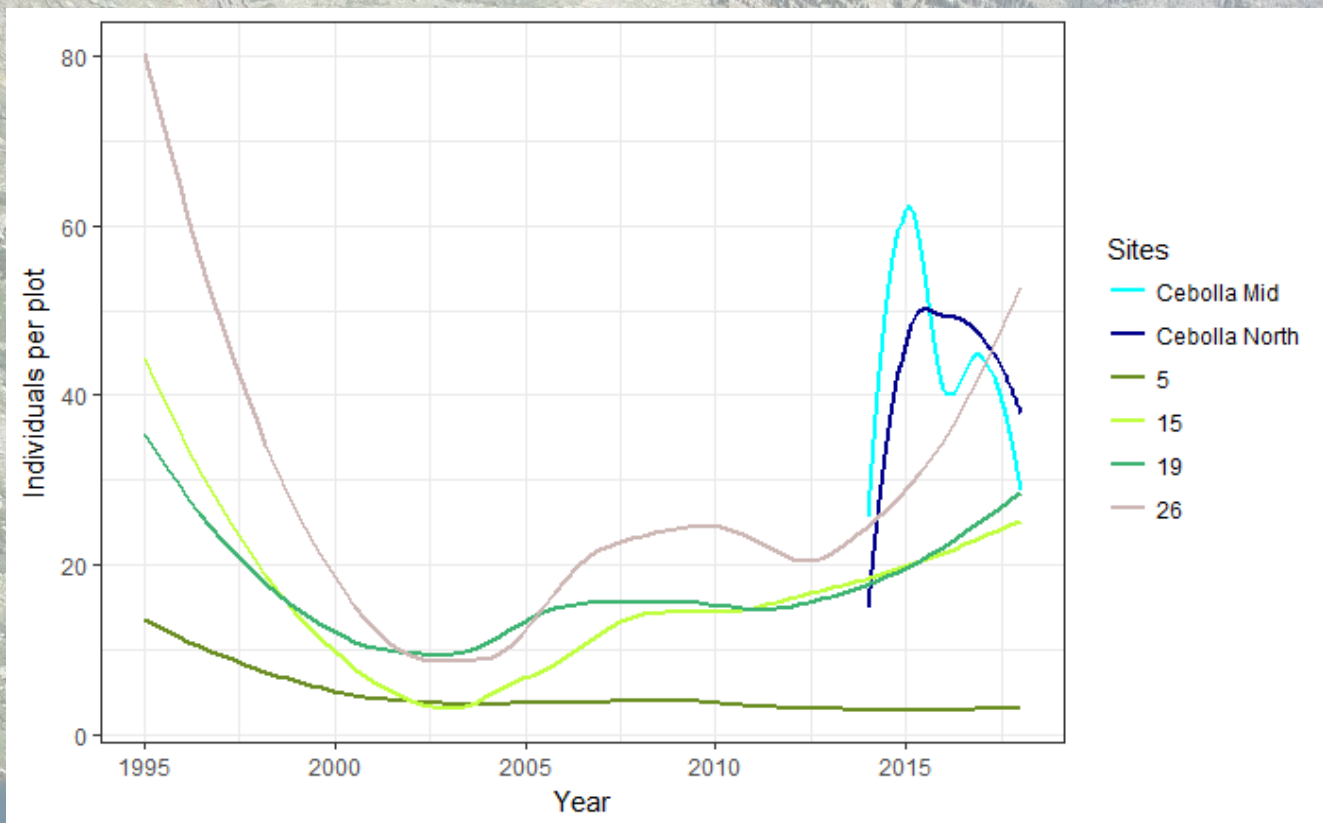

Field Season Highlights

Demographic studies

Michelle DePrenger-Levin

DENVER BOTANIC
GARDENS

The logo for the Denver Botanic Gardens, featuring the text "DENVER BOTANIC" in a smaller, green, sans-serif font above "GARDENS" in a larger, bold, green, sans-serif font. The letter "D" in "GARDENS" is stylized to contain a green leafy branch.

Sclerocactus glaucus

Astragalus microcymbus

Sites

- Cebolla Mid
- Cebolla North
- 5
- 15
- 19
- 26

Fruit

Eriogonum brandegeei

a)