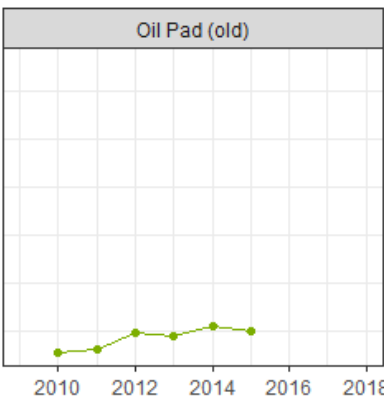

Field Season Highlights

Demographic studies

Michelle DePrenger-Levin

DENVER BOTANIC
GARDENS

The logo for the Denver Botanic Gardens, featuring the text "DENVER BOTANIC" in a smaller, green, sans-serif font above "GARDENS" in a larger, bold, green, sans-serif font. The letter "D" in "GARDENS" is stylized to contain a green leafy branch.

Sclerocactus glaucus

Astragalus microcymbus

Sites

- Cebolla Mid
- Cebolla North
- 5
- 15
- 19
- 26

Fruit

Eriogonum brandegeei

a)