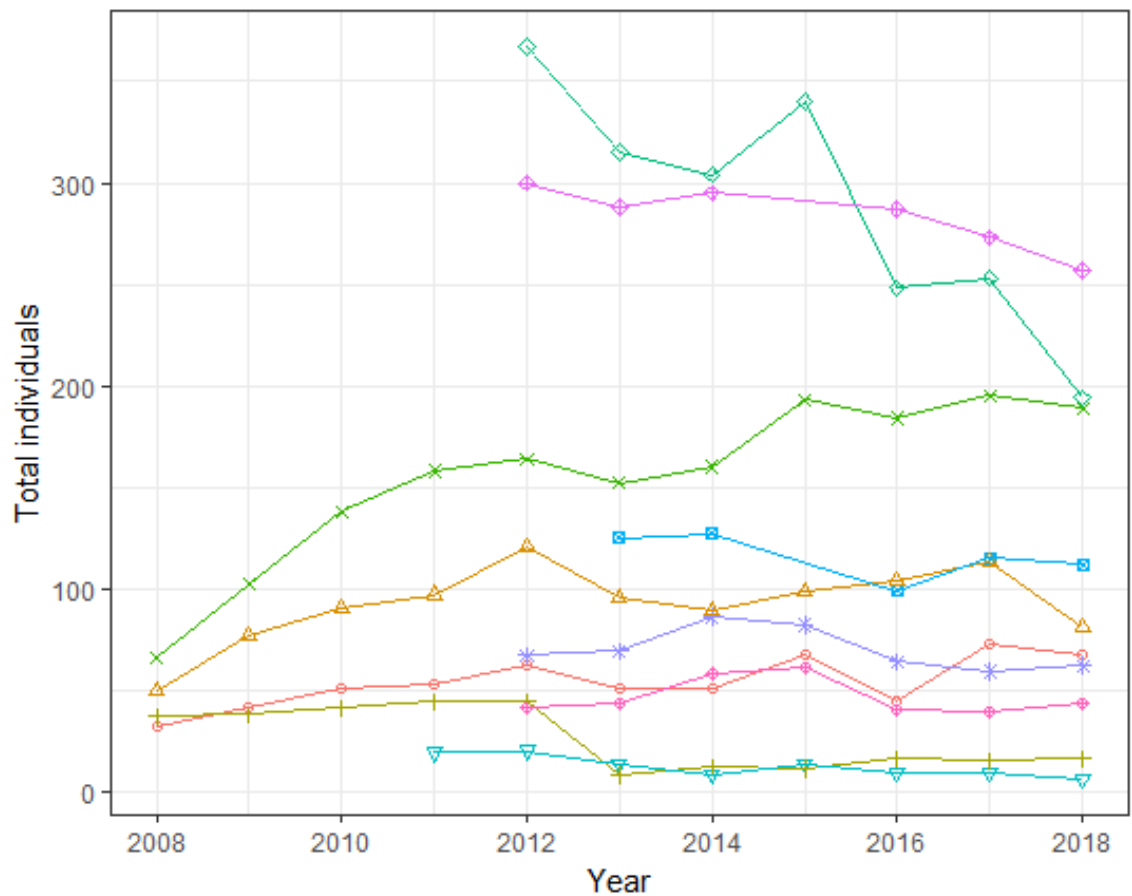

Field Season Highlights

Demographic studies

Michelle DePrenger-Levin

DENVER BOTANIC
GARDENS

The logo for the Denver Botanic Gardens, featuring the text "DENVER BOTANIC" in a smaller, green, sans-serif font above "GARDENS" in a larger, bold, green, sans-serif font. The letter "D" in "GARDENS" is stylized to contain a green leafy branch.

Sclerocactus glaucus

Astragalus microcymbus

Sites

- Cebolla Mid
- Cebolla North
- 5
- 15
- 19
- 26

Fruit

Eriogonum brandegeei

a)