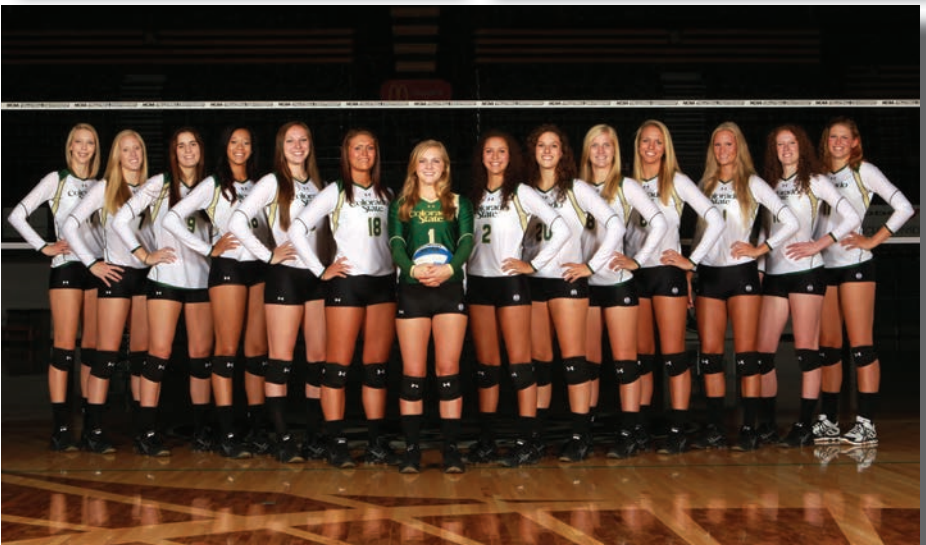

DATE	OPPONENT	SP	K	E	TA	PCT	A	SA	SE	RE	DIG	BS	BA	BE	TOTAL	BHE	PTS
8/25/12	RHODE ISLAND	1	0	0	0	.000	0	0	0	0	0	0	0	0	0	0	0.0
8/30/12	at Wichita State	1	0	0	0	.000	0	0	0	0	0	0	0	0	0	0	0.0
9/27/12	NEVADA	1	0	0	0	.000	0	0	0	0	1	0	0	0	0	0	0.0
10/14/12	at UNLV	3	0	0	0	.000	0	0	0	0	1	0	0	0	0	0	0.0
10/18/12	BOISE STATE	3	0	0	0	.000	0	0	0	0	0	0	0	0	0	0	0.0
10/19/12	AIR FORCE	3	0	0	0	.000	0	0	1	0	1	0	0	0	0	0	0.0
10/25/12	at San Diego State	3	0	0	0	.000	0	0	1	0	2	0	0	0	0	0	0.0
10/27/12	at Nevada	3	0	0	0	.000	1	1	2	0	1	0	0	0	0	0	1.0
11/02/12	at Wyoming	3	0	0	0	.000	0	0	1	0	0	0	0	0	0	0	0.0
11/10/12	FRESNO STATE	2	0	0	0	.000	0	0	0	0	0	0	0	0	0	0	0.0
11/17/12	at Boise State	2	0	0	0	.000	1	0	0	0	1	0	0	0	0	0	0.0
11/23/12	NEW MEXICO	1	0	0	0	.000	0	2	0	0	1	0	0	0	0	0	2.0
11/30/12	vs. Purdue	2	0	0	0	.000	0	1	1	0	0	0	0	0	0	0	1.0
	TOTALS	28	0	0	0	.000	2	4	6	0	8	0	0	0	0	0	4.0