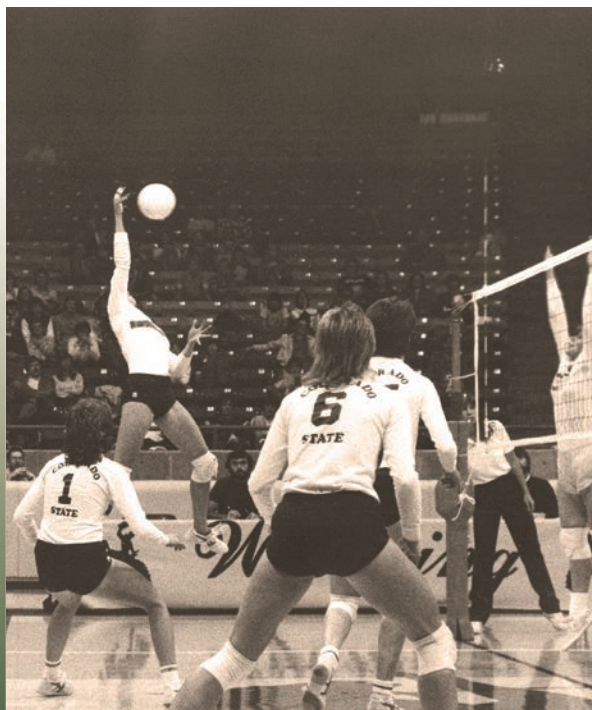

1984 HCAC
>> Regular Season
26-9 Overall, 12-0 HCAC

The very first conference volleyball title for Colorado State came in 1984 with an undefeated record in High Country Athletic Conference play. The Rams recorded five of their 12 wins with three-game sweeps and an impressive 4-0 record in five-game matches, including the last two at New Mexico State and New Mexico to remain unbeaten.