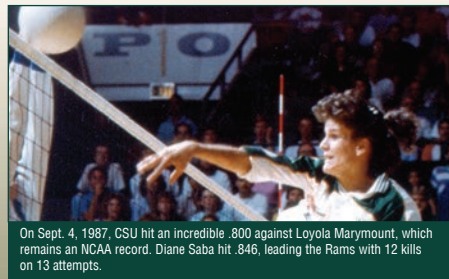

5-set match

1.	241	vs. Texas-Arlington 9/21/90
2.	238	at UNLV 11/12/06
3.	237	at Air Force 11/5/99
4.	236	vs. Hawai'i 11/6/84
5.	235	vs. Utah 10/23/99